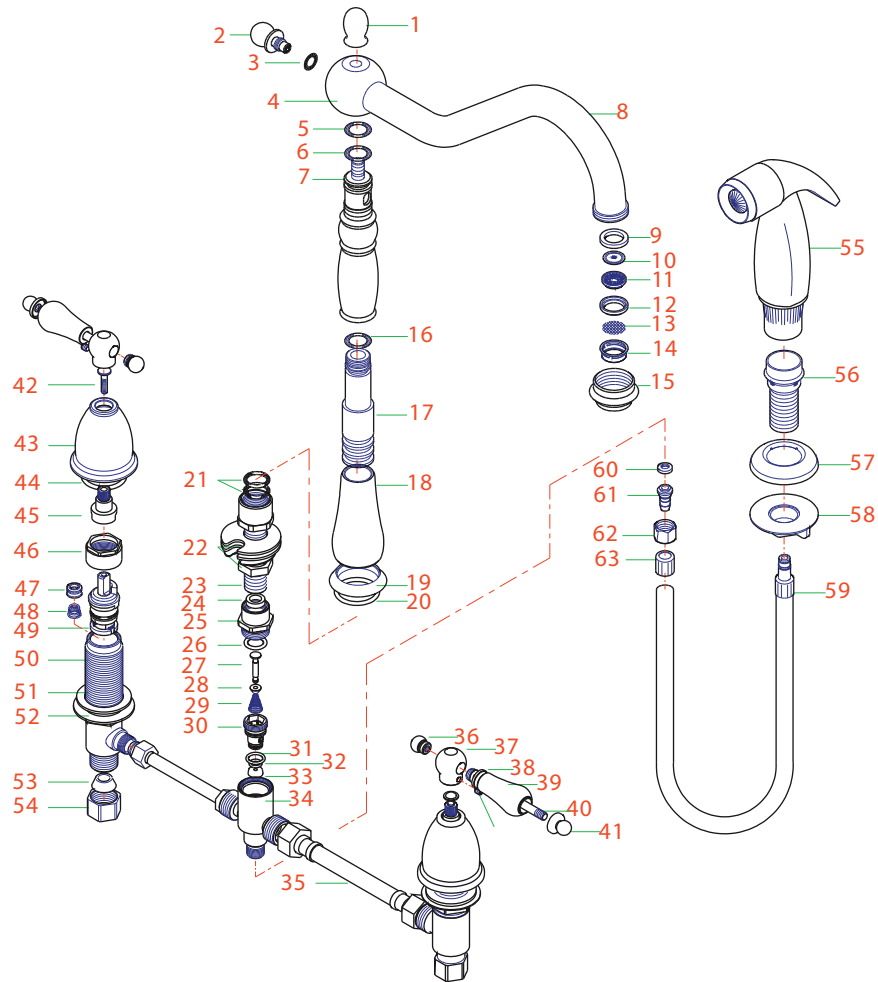

MODEL#: **EB1791AXLS**

8" - 14" Adjustable Spread Kitchen Faucet, 9" Spout Reach

**Note:** Drawing shows overall style of the product, faucet handle style may be different to the product model number this chart is referring to.