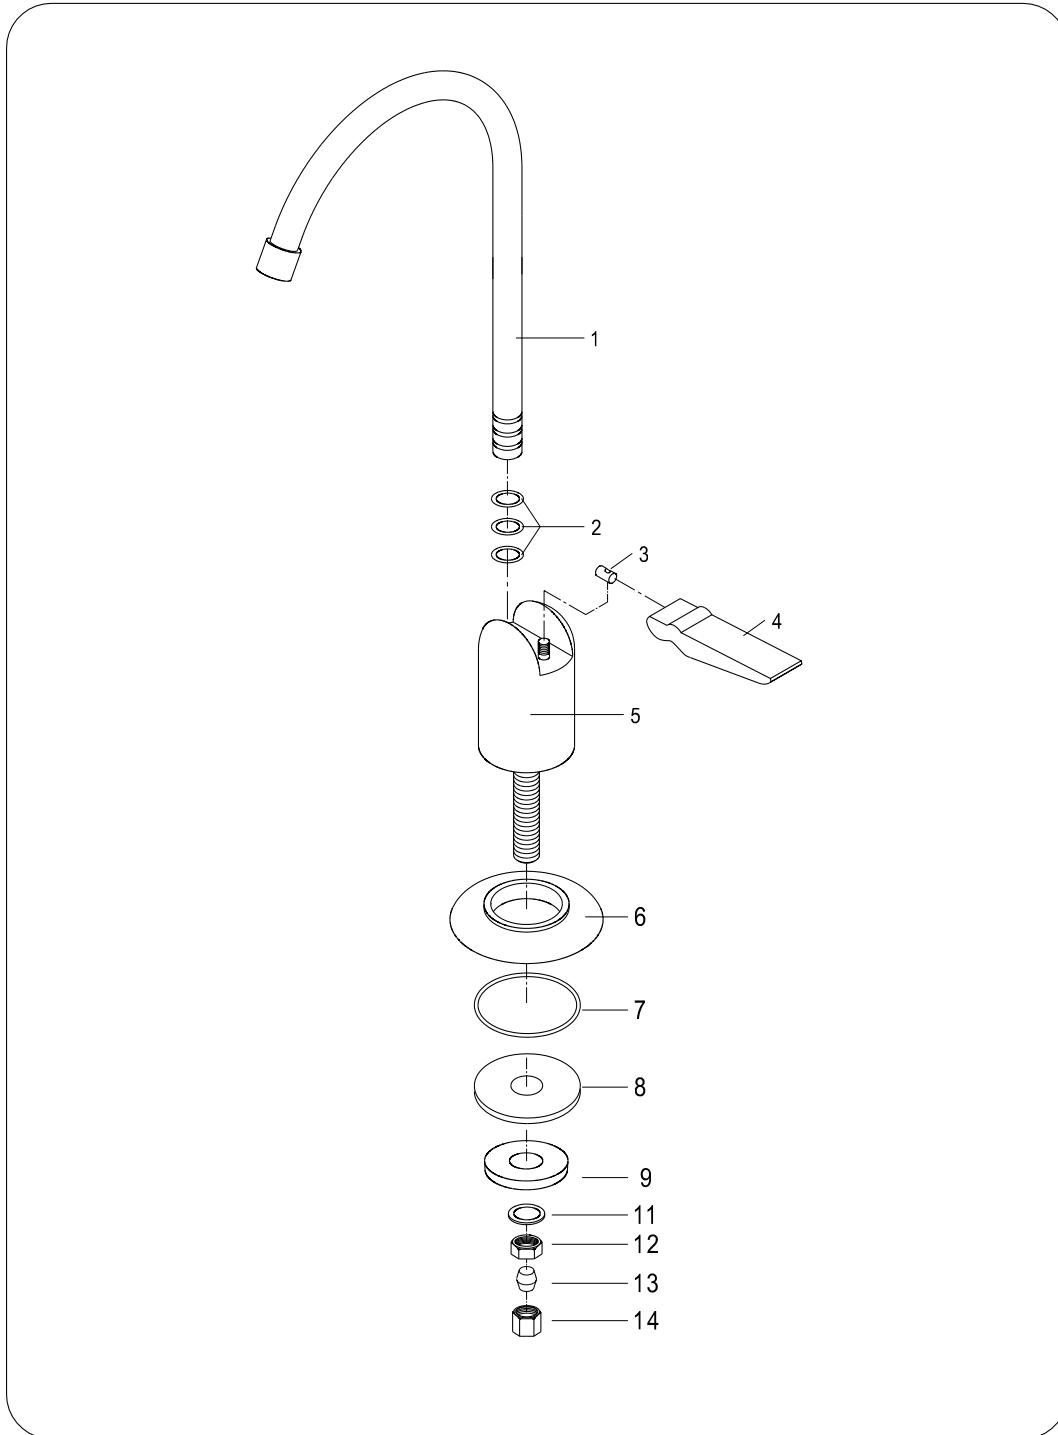

# K6191,8

AMERICANA DRINKING DISPENSER FAUCET

Aug. 4, 2005

**Note:** Drawing shows overall style of the product, faucet handle style may be different to the product model number this chart is referring to.