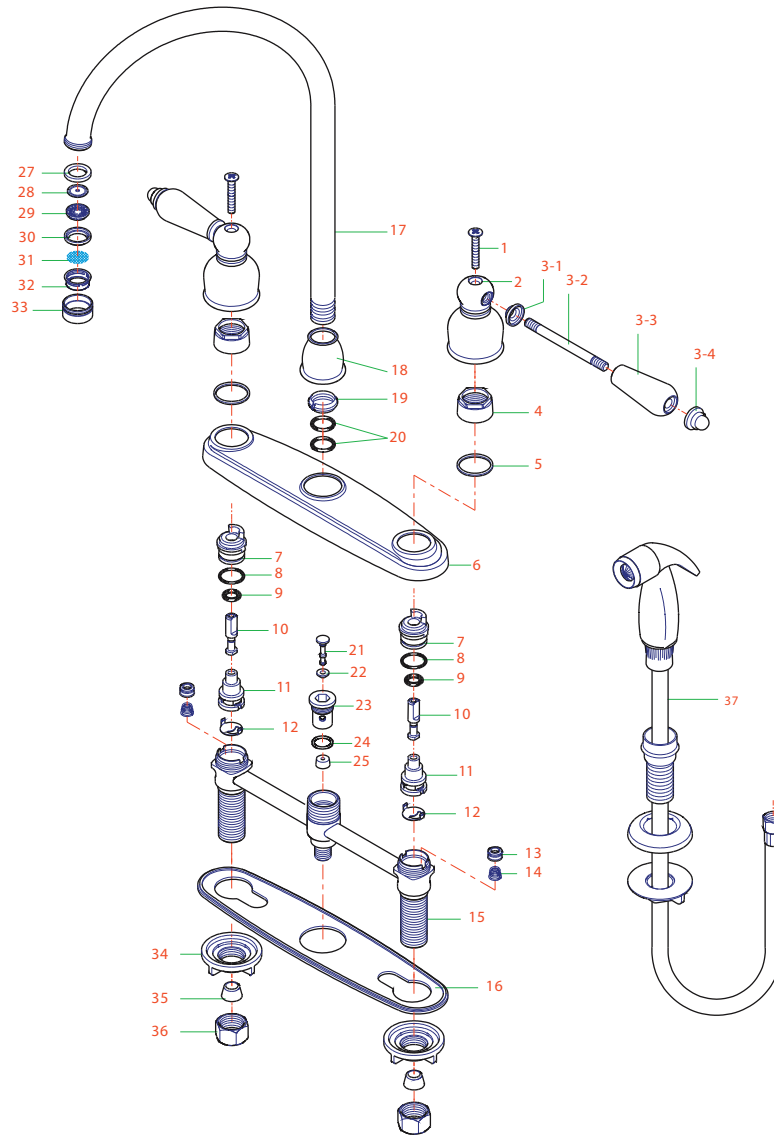

MODEL#: **EB725**

Goose Neck Kitchen Faucet Porcelain Handle w/ Side Sprayer

Note: Drawing shows overall style of the product, faucet handle style may be different to the product model number this chart is referring to.