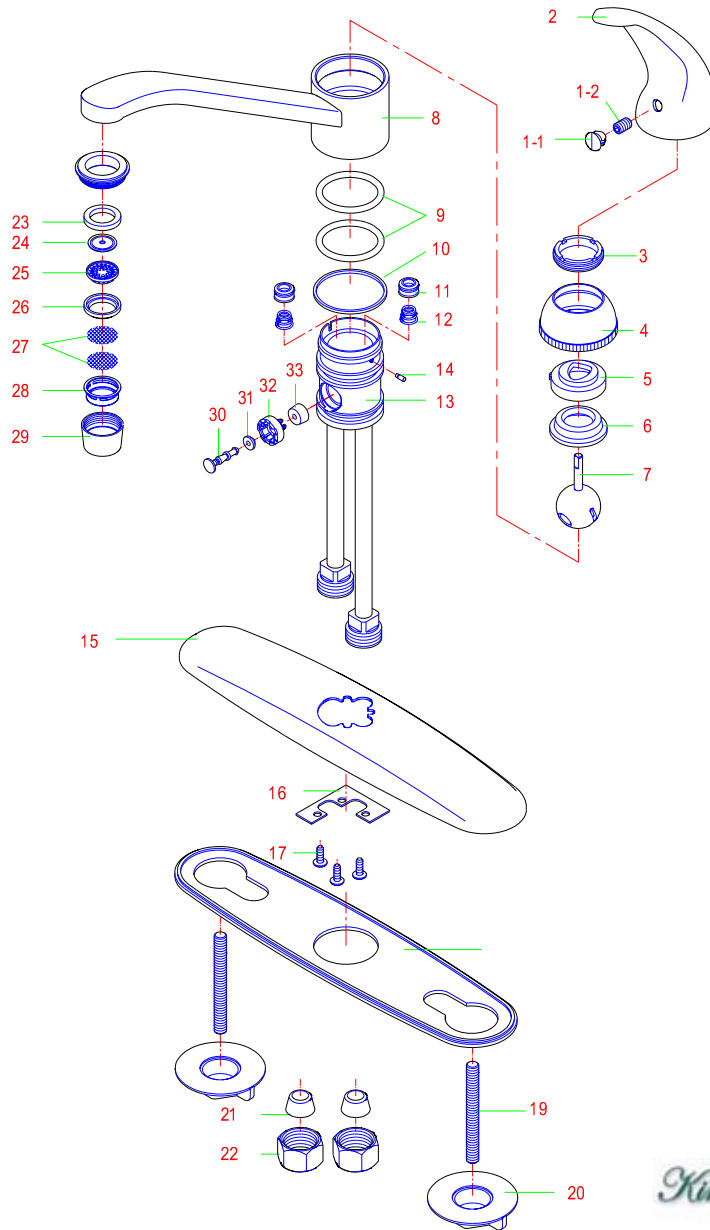

KB6570

Legacy 8" kitchen faucet Chrome

2003/08/14

Note: Drawing shows overall style of the product, faucet handle style may be different to the product model number this chart is referring to.