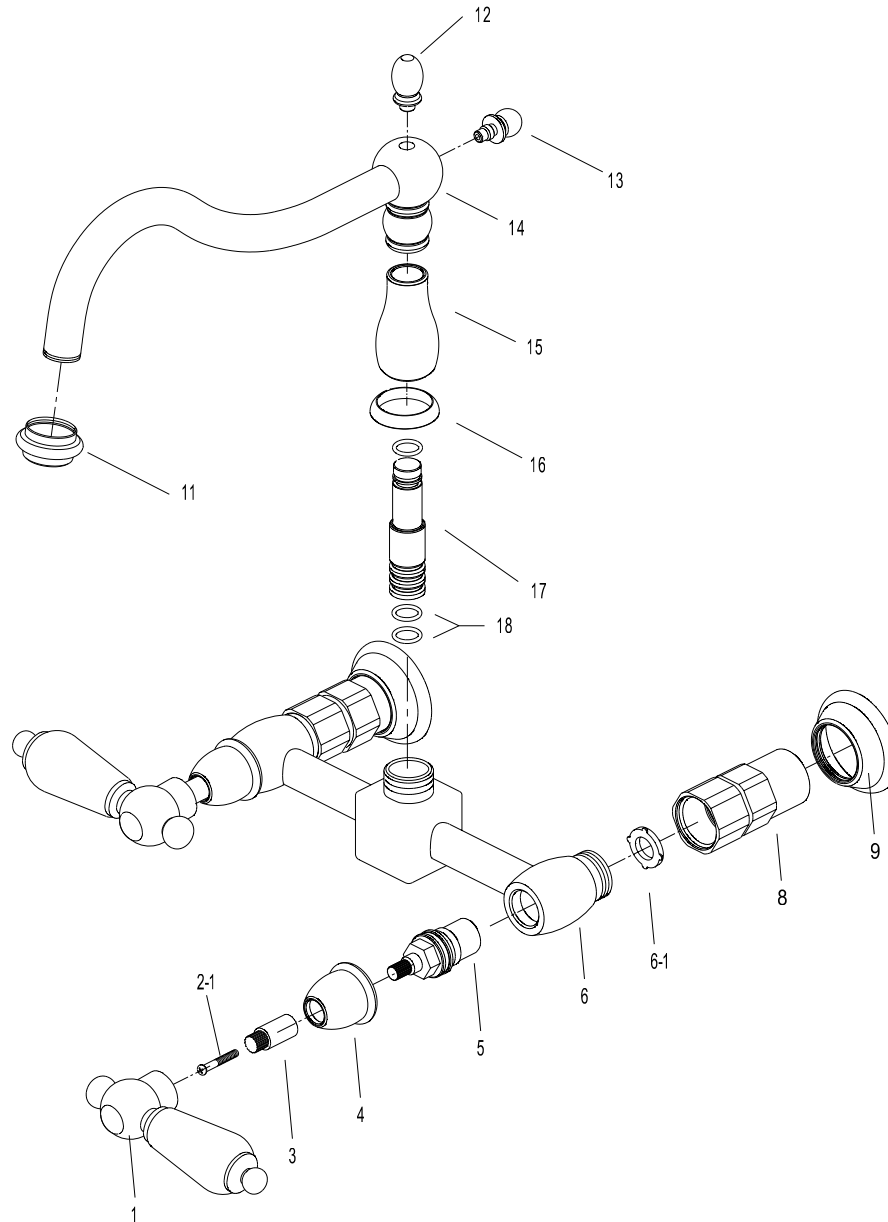

MODEL#: **ES1242AL**

Wall Mount Kitchen Faucet, 8" Spread, 12" Spout Reach from the Wall

Note: Drawing shows overall style of the product, faucet handle style may be different to the product model number this chart is referring to.