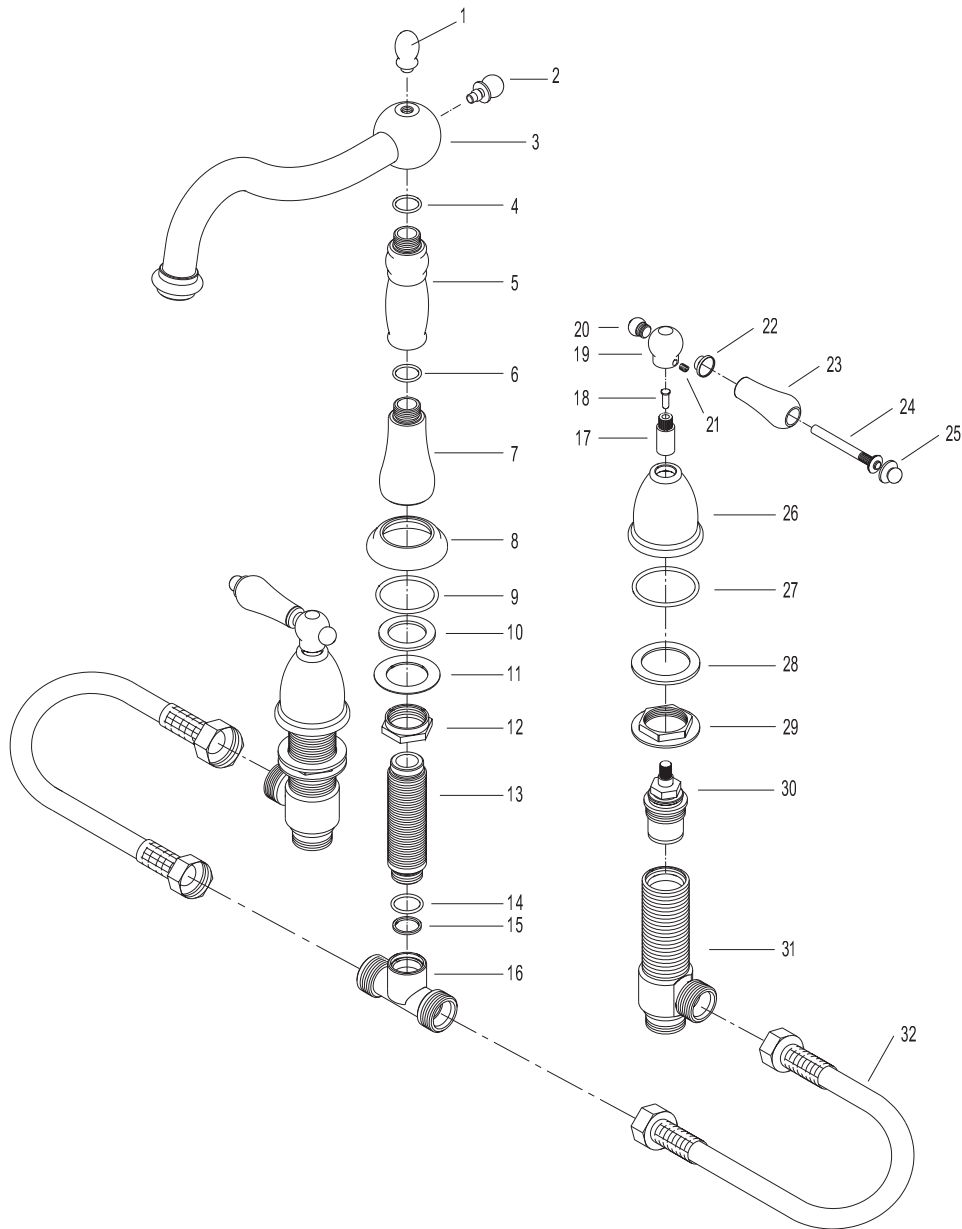

MODEL#: **ES1342PL**

Roman Tub Filler, 10" Spout Reach, 8" – 36" Adjustable Spread, 3/4" Hi-Flow Cartridge

Note: Drawing shows overall style of the product, faucet handle style may be different to the product model number this chart is referring to.