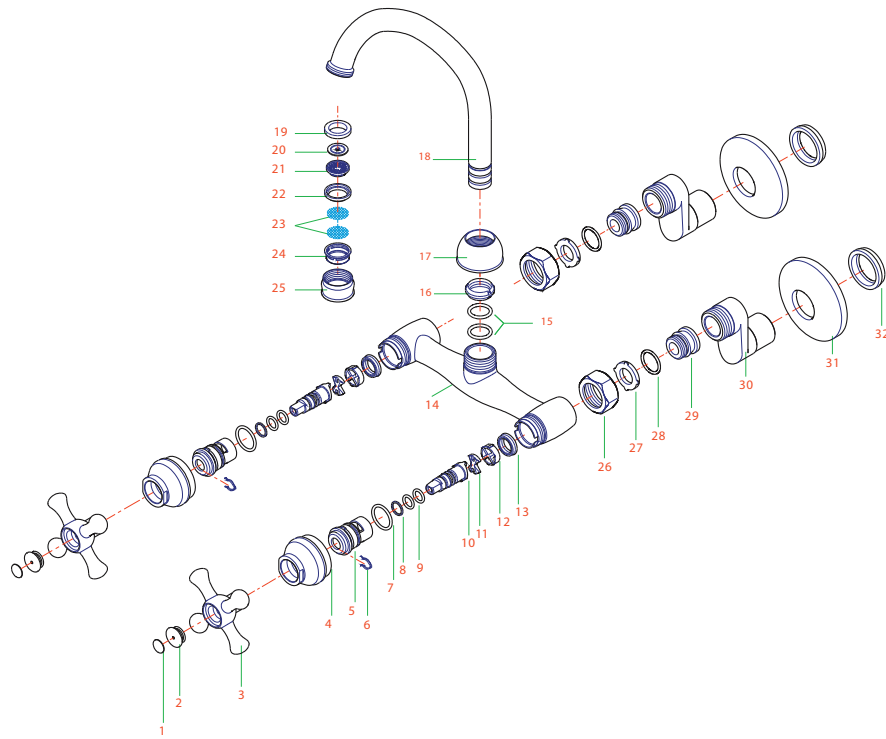

MODEL#: **ES2145**

High Arch Spout Wall Mount Kitchen Faucet, 4" – 9" Adjustable Spread

Note: Drawing shows overall style of the product, faucet handle style may be different to the product model number this chart is referring to.