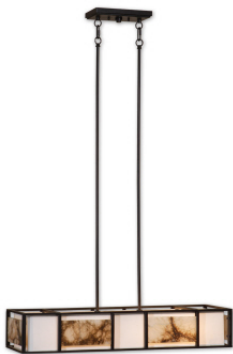

UTTERMOST

Quarry, 3 Lt Semi Flush Mount

Item 22268

Product Description:

Slabs of marble over an ivory shade create a simple linear feeling that works with a broad range of looks, effective whether contemporary, transitional, or rustic.

Designer: Carolyn Kinder

Wattage: 60W

Dimensions(inches):

15 W X 13 H X 15 D

Weight(lbs): 9

Shipped Via UPS: YES

UPC Number: 792977222683

Note: Uttermost lighting fixtures are sold only to professional lighting retailers who fully service and stock fixed lighting products.

Coordinating Products:

21224
Quarry, 4 Lt Chandelier

21896
Quarry, 1 Lt Mini Pendant

26746-1
Quarry

UTTERMOST

Coordinating Products: page 2

28576-1
Quarry