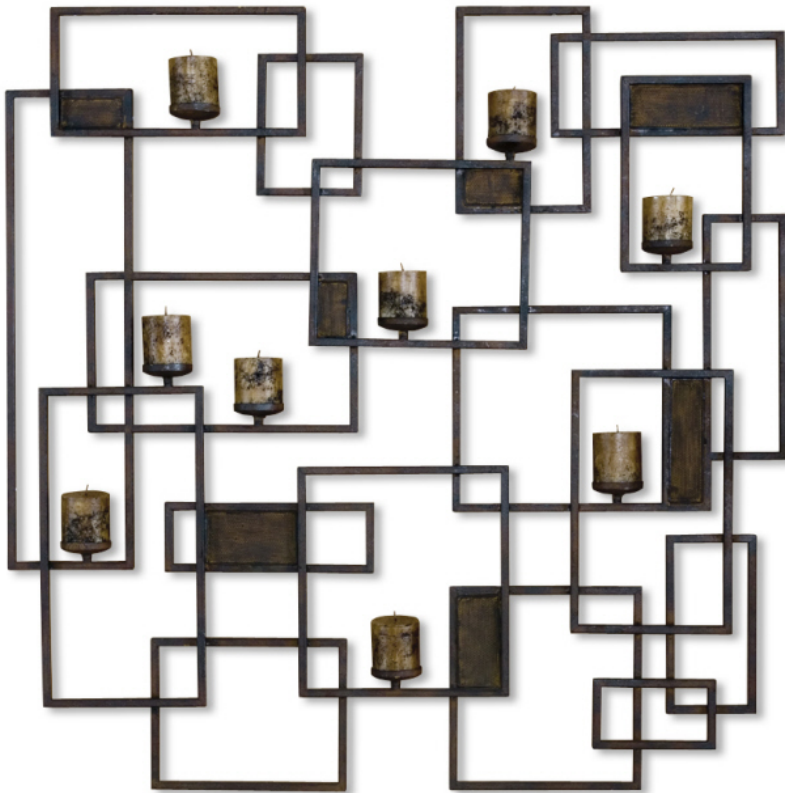

## SIAM, CANDLE LIGHT WALL SCULPTURE

**Item** 20850

**Product Description:**

Made from hand forged metal, this decorative wall sculpture is also a wall scone finished in rust brown. Antiqued candles included.

**Designer:** Billy Moon

**Dimensions(inches):**

47 W X 48 H X 5 D

**Weight(lbs):** 18

**Shipped Via UPS:** NO

**UPC Number:** 792977208502

### Coordinating Products:

13402

Siam Small, Candle Light Wall Sculpt