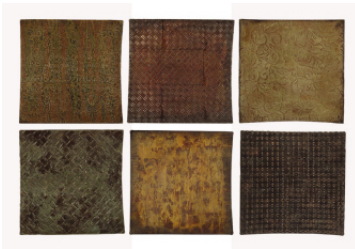

## GANYA

Item 13367 B

**Product Description:**

This decorative mirror features hand embossed sheet metal over convex wooden squares. Frame is finished in a combination of rust brown, sage green, aged white, antiqued gold and mahogany. Mirror features a generous 1 1/4" bevel.

**Designer:** Grace Feyock

**Dimensions(inches):**

30 W X 40 H X 1 D

**Weight(lbs):** 30

**Shipped Via UPS:** YES

**UPC Number:** 792977133675

## Coordinating Products:

13320  
CONCAVED SQUARES, SET/6

13384  
HODGEPODGE