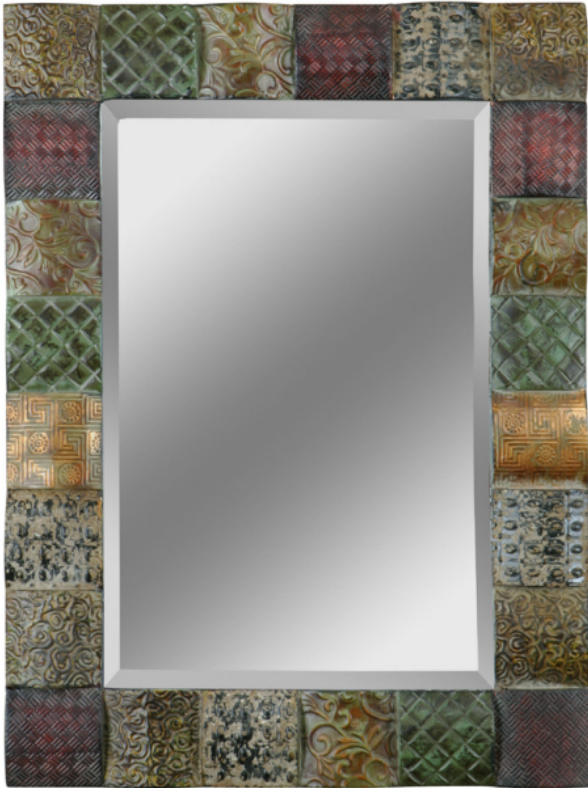

## GANYA

Item 13367 B

**Product Description:**

This decorative mirror features hand embossed sheet metal over convex wooden squares. Frame is finished in a combination of rust brown, sage green, aged white, antiqued gold and mahogany. Mirror features a generous 1 1/4" bevel.

**Designer:** Grace Feyock

**Dimensions(inches):**

30 W X 40 H X 1 D

**Weight(lbs):** 30

**Shipped Via UPS:** YES

**UPC Number:** 792977133675