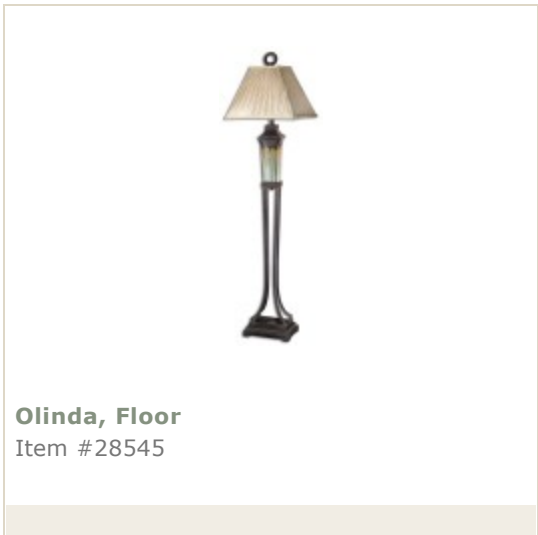

Olinda, Table

Item #26270

This lamp has a light green and metallic brown porcelain body with antiqued dark brown metal details. The pleated square shade is a silkened champagne textile.

- Designer:** Carolyn Kinder
- Wattage:** 150W
- Dimensions:** 37 H Shade 17 W X 14 D (in)(in)
- Weight (lbs):** 19
- Ship Via UPS:** Yes
- UPC Number:** 792977262702

RELATED PRODUCTS

Olinda, Floor
Item #28545