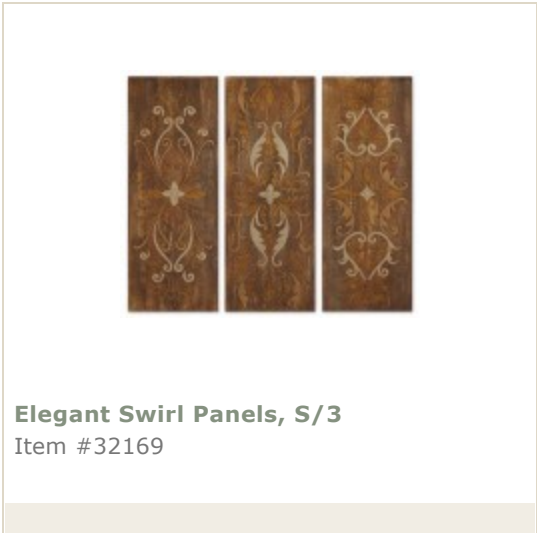

GRACE
EXCLUSIVE

Scrolled Panel I, II, III, S/3

Item #32132

Frameless hand painted panels on hard board with outer edges painted black. Due to the handcrafted nature of this artwork, each piece may have subtle differences.

Designer: Grace Feyock
Dimensions: 20 W X 70 H X 1 D (in)(in)
Weight (lbs): 47
Ship Via UPS: No
UPC Number: 792977321324

RELATED PRODUCTS

Elegant Swirl Panels, S/3
Item #32169