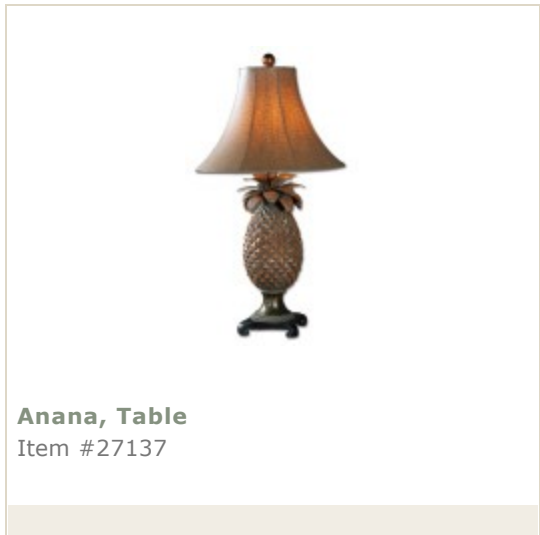

Andean, Buffet

Item #29093-1

This striking lamp has the look of layered stone in varying tones of ivory and brown. The square box shade is a brushed palomino suede textile.

- Designer:** Carolyn Kinder
- Wattage:** 100W
- Dimensions:** 30 H Shade 8 Dia. (in)(in)
- Weight (lbs):** 10
- Ship Via UPS:** Yes
- UPC Number:** 792977490938

RELATED PRODUCTS

Anana, Table
Item #27137