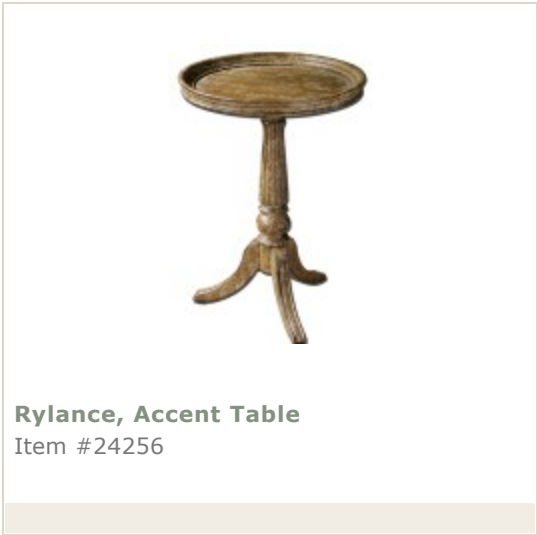

Avarona, Accent Chest

Item #24214

Almond stained, distressed birch veneer with antiqued, ivory crackle paint finish. French Dovetail drawers are accented by old iron finished metal pulls.

Designer: Carolyn Kinder
Dimensions: 19 W X 26 H X 19 D (in)(in)
Weight (lbs): 56
Ship Via UPS: Yes
UPC Number: 792977242148

RELATED PRODUCTS

Ryance, Accent Table
Item #24256