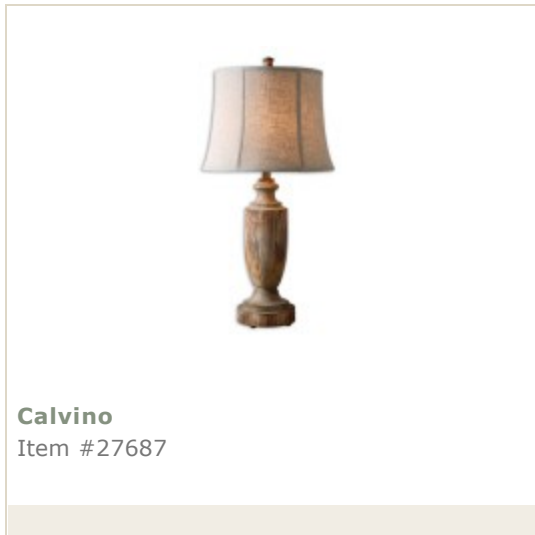

Billy
Moon

Corinaldo

Item #29541

Bleached solid wood turning with a light ash gray wash. The tall, modified drum shade is a silver taupe fabric with natural slubbing.

- Designer:** Billy Moon
- Wattage:** 100W
- Dimensions:** 40 H Shade 10 Dia. (in)(in)
- Weight (lbs):** 12
- Ship Via UPS:** Yes
- UPC Number:** 792977295410

RELATED PRODUCTS

Calvino
Item #27687