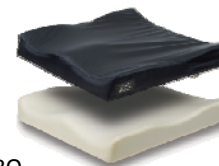

	Good	Better	Best
	 Breezy EC 2000	 Breezy EC 4000	 Breezy Ultra⁴
	<ul style="list-style-type: none"> • Great value • Ideal for short periods of use. Perhaps user is recovering from surgery or needs assistance for short trips out and about. 	<ul style="list-style-type: none"> • Nylon upholstery is comfortable for longer term use • Flip back armrests and height adjustable back are easy to use for transfers and fit 	<ul style="list-style-type: none"> • Perfect combination of function and style • Extremely easy to push, remove wheels, access wheel locks
Base Price	\$195	\$375	\$399
Steel Frame Chrome-plated carbon steel frame is built to last.	 <i>Starting at 39 lbs.</i>	 <i>Starting at 33.5 lbs.</i>	
Aluminum Frame Lightweight frame is easy to push and lift into a car or trunk.			 <i>Starting at 30 lbs.</i>
Adjustable Frame Components Backrest is adjustable. Armrests flip back & swing-away for no interference transferring.			
Frame Color Options Variety of frame colors are available including: Silver Texture, Blue, Forest Green and Black.			
Low Seat Height Option Seating can be as low as 13.5" off the ground so it's easy for chair and user to scoot under tables or desks.			

Add a JAY Comfort Cushion to your Breezy chair for extra comfort!

JAY BasicPRO

JAY Ion