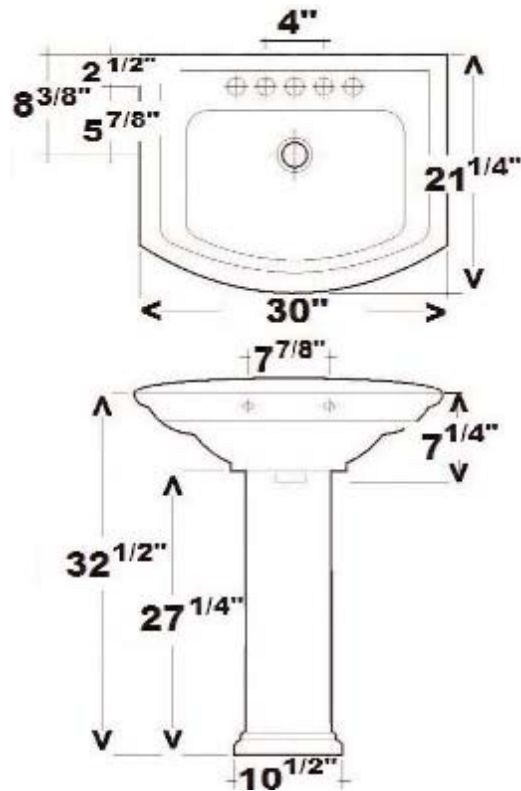

## Pedestal

W: 30"  
D: 21 1/4"  
H: 33 1/2"  
Flange: 1 5/8"

### Interior Dimensions:

**Basin Interior: 20" x 14"**

**Basin Depth: 8 1/2"**

**Mount bolts height: 32"**

**Mount holes cc: 11 1/4"**

**Faucet and spout holes: 1 1/8"(4") 1 3/8"(8")**

### Colors:

**WH White**

**Compliance Certification**  
Meets or exceeds the following specifications: ASME A112 (and 19.6M) for Vitreous china fixtures.

Dimensions of fixture are nominal and may vary within the range of tolerances established by ANSI Standard A112.19.2. Dimensions and specifications subject to change without notice.