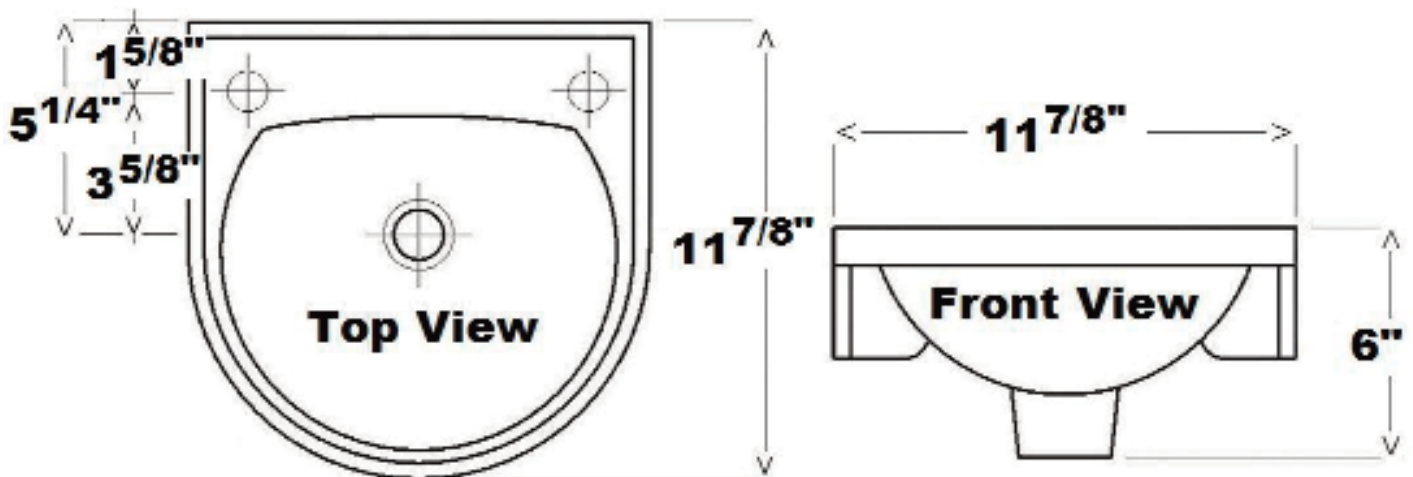

ROSANNA BASIN

Cat. No.
4-521

W: 11 7/8"

D: 11 7/8"

H: 6"

Flange: 3 1/8" x 1 5/8" deep

Features:

- ▶ Wall hung basin
- ▶ Made of Vitreous China
- ▶ Petite for small spaces
- ▶ 1-hole on Right, Standard
- ▶ Holes Can be Drilled on Left for \$20 (Will Have 2 Holes)
- ▶ Traditional Style
- ▶ Mounting Hardware Included

Colors:

WH White
BQ Bisque
BL Black

Meets or exceeds the following specifications: ASME A112.19.2 2008 and CSA B45.1-08 for ceramic plumbing fixtures.

Interior Dimensions:

Basin Interior: 9 3/4" x 8 1/4"

Basin Depth: 4 3/8"

Spout hole: 1 3/8"

Dimensions of fixture are nominal and may vary within the range of tolerances established by ASME Standard A112.19.2. Dimensions and specifications subject to change without notice.