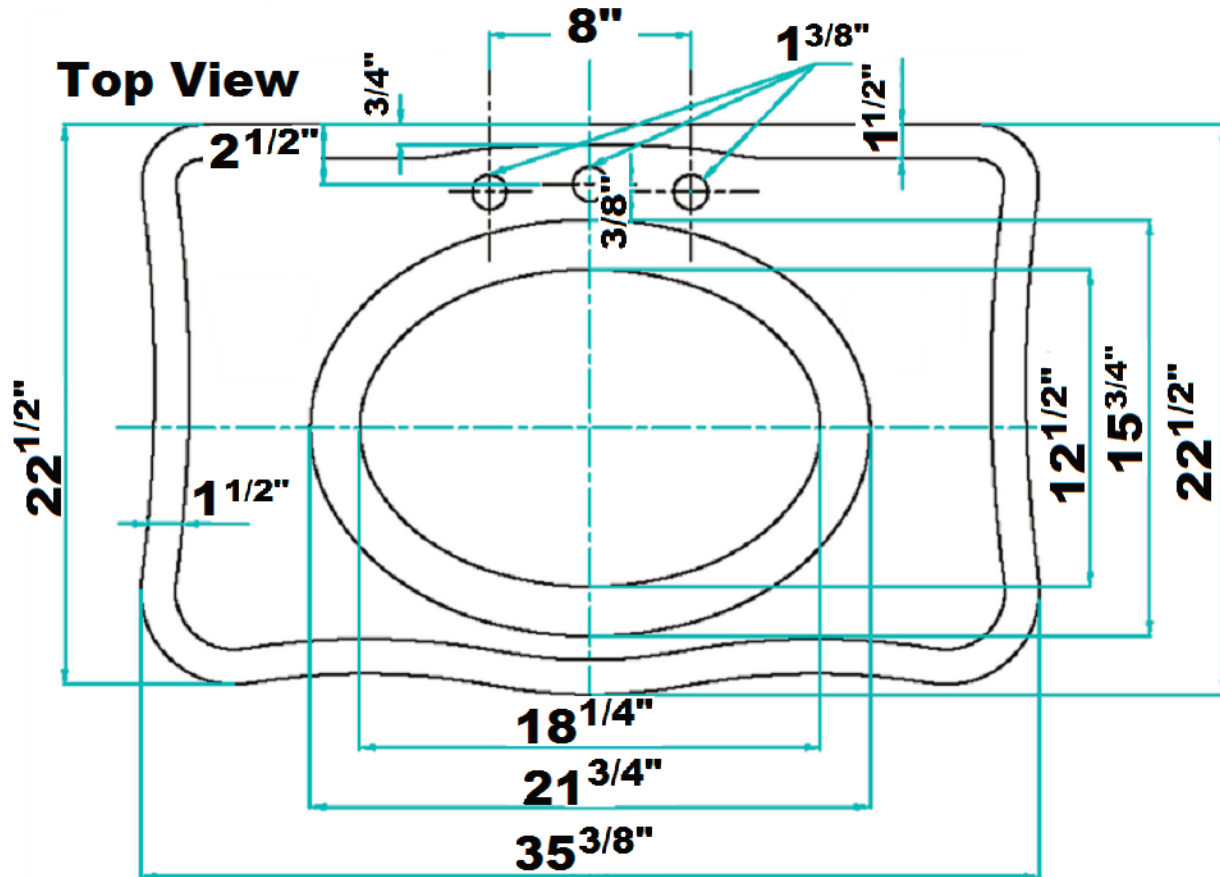

## 36" Victorian Console

W: 35 3/8"  
D: 22 1/2"  
H: 32"

### Dimensions:

Basin Interior: 18 1/4" x 13"  
Basin Depth: 9 1/4"  
36" console side deck: 6 1/2"  
Back of basin to center of faucet: 2 1/2"  
Back of basin to center of drain: 7 1/2"  
Mount bolts height: 29 1/2"  
Faucet and spout holes: 1 3/8"

### Colors:

WH White

Dimensions of fixture are nominal and may vary within the range of tolerances established by ANSI Standard A112.19.2. Dimensions and specifications subject to change without notice.

Versailles  
Small  
Console

Cat. No.  
PGVCS-B

Dimensions of fixture are nominal and may vary within the range of tolerances established by ANSI Standard A112.19.2. Dimensions and specifications subject to change without notice.