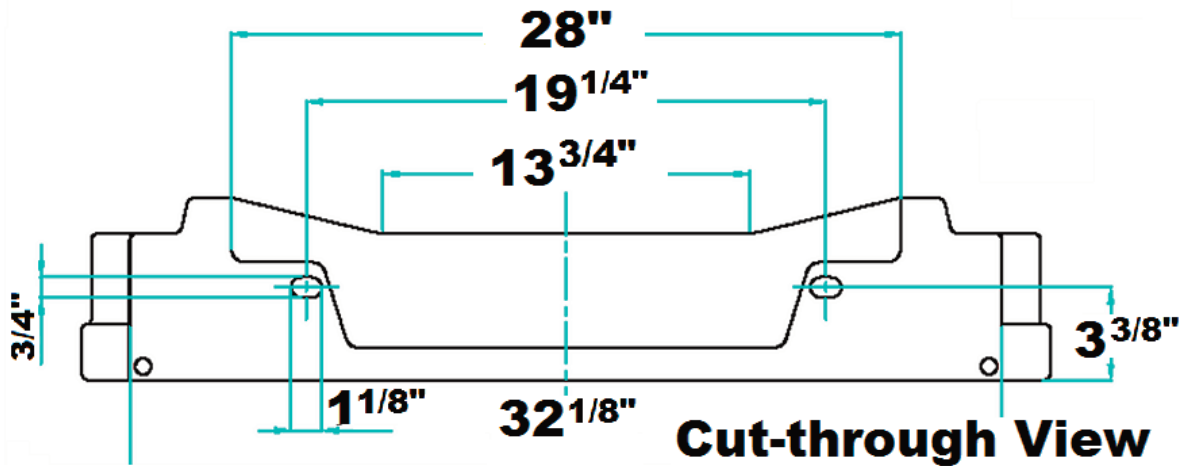

## 36" Victorian Console

W: 35 3/8"  
D: 22 1/2"  
H: 32"

### Dimensions:

Basin Interior: 18 1/4" x 13"  
Basin Depth: 9 1/4"  
36" console side deck: 6 1/2"  
Back of basin to center of faucet: 2 1/2"  
Back of basin to center of drain: 7 1/2"  
Mount bolts height: 29 1/2"  
Faucet and spout holes: 1 3/8"

### Colors:

WH White

Dimensions of fixture are nominal and may vary within the range of tolerances established by ANSI Standard A112.19.2. Dimensions and specifications subject to change without notice.

Versailles  
Small  
Console

Cat. No.  
PGVCS-B

Dimensions of fixture are nominal and may vary within the range of tolerances established by ANSI Standard A112.19.2. Dimensions and specifications subject to change without notice.