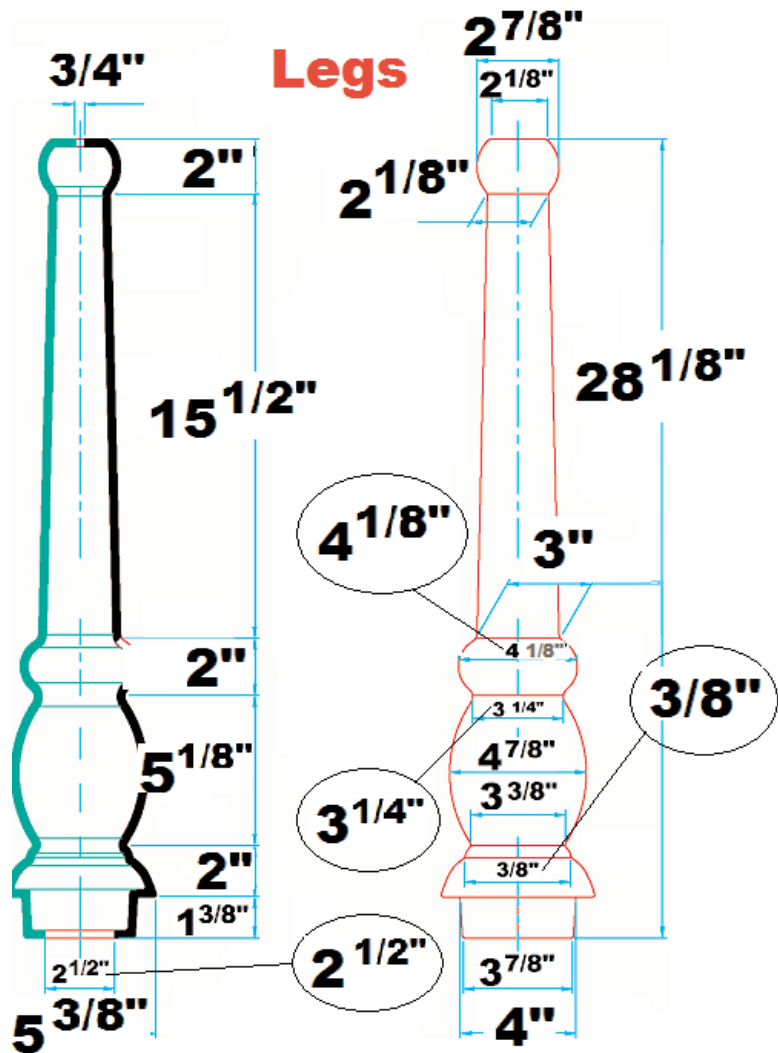

## 36" Victorian Console

W: 35 3/8"  
D: 22 1/2"  
H: 32"

### Dimensions:

Basin Interior: 18 1/4" x 13"  
Basin Depth: 9 1/4"  
36" console side deck: 6 1/2"  
Back of basin to center of faucet: 2 1/2"  
Back of basin to center of drain: 7 1/2"  
Mount bolts height: 29 1/2"  
Faucet and spout holes: 1 3/8"

### Colors:

WH White

Dimensions of fixture are nominal and may vary within the range of tolerances established by ANSI Standard A112.19.2. Dimensions and specifications subject to change without notice.

Versailles  
Small  
Console

Cat. No.  
PGVCS-B

Dimensions of fixture are nominal and may vary within the range of tolerances established by ANSI Standard A112.19.2. Dimensions and specifications subject to change without notice.