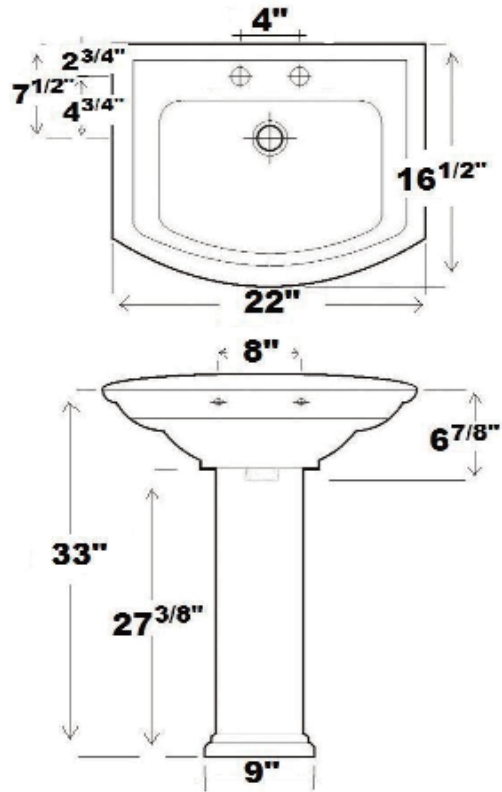

# Washington 550 Pedestal Lavatory

Cat. No.  
3-39X

## Pedestal

W: 22"  
D: 16 1/2"  
H: 33 1/2"  
Flange: 1 5/8"

### Interior Dimensions:

Basin Interior: 15 1/4" x 9"

Basin Depth: 6"

Mount bolts height: 31"

Mount holes cc: 8"

Faucet and spout holes: 1 1/8"(4") 1 3/8"(8")

Dimensions of fixture are nominal and may vary within the range of tolerances established by ANSI Standard A112.19.2. Dimensions and specifications subject to change without notice.