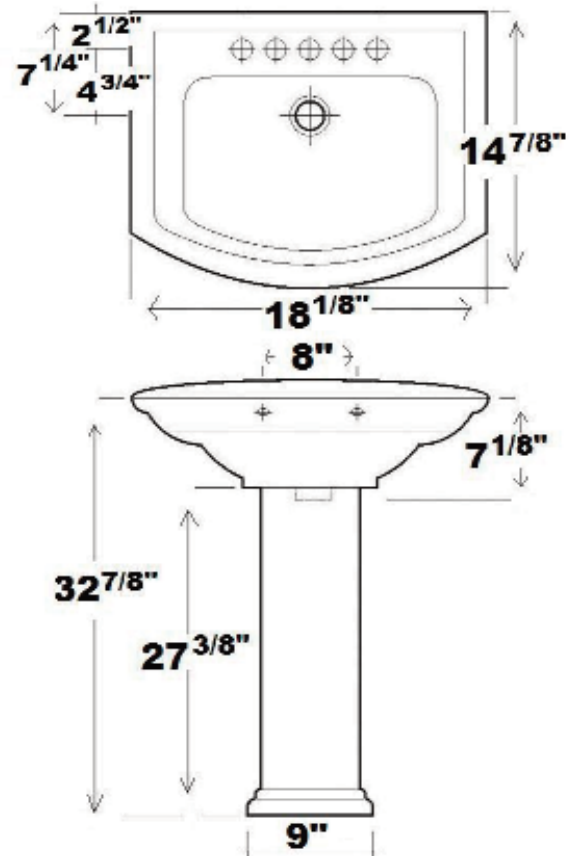

Washington 460 Pedestal Lavatory

Cat. No.
3-38X

Pedestal

W: 18 1/8"
D: 14 7/8"
H: 33 3/4"
Flange: 1 5/8"

Interior Dimensions:

Basin Interior: 13" x 8"

Basin Depth: 6"

Mount bolts height: 31"

Mount holes cc: 8"

Spout hole: 1 1/4"

Features

- ▶ Made of Vitreous China
- ▶ Available with 1 or 2 Holes
- ▶ Can be Installed Using Toggle or Molly Bolts (not- included)

*For ease of installation order one of the following:

Hangers (pair) \$4.75
Bracket (one) \$11.50

Colors:

WH White

Compliance Certification
Meets or exceeds the following specifications: ASME A112 (and 19.6M) for Vitreous china fixtures.

Dimensions of fixture are nominal and may vary within the range of tolerances established by ANSI Standard A112.19.2. Dimensions and specifications subject to change without notice.