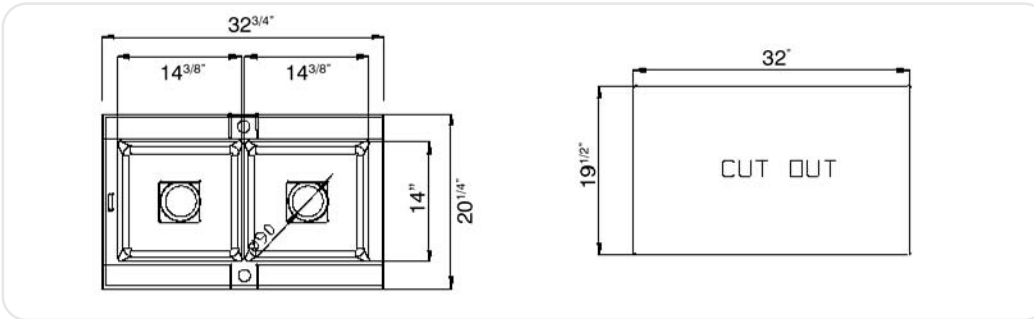

GEO

Composite 2.0 Bowl
Self Rimming

The Geo range of composite sinks feature clean geometric lines and smooth curves. Designed for today's modern kitchen environment, the Geo's uniquely developed square waste system will create a talking point in any kitchen.

GEO

Composite 2.0 Bowl
Self Rimming

AS-GE20RZUSSK

- Features**
- Part-drilled 1 3/8" tap holes
 - Reversible design
 - Uniquely developed square waste & pop-up
 - Geometrically styled with a range of tailor-made accessories, sold separately
 - Accessories include Main Bowl Grid and Sliding Glass Chopping Board and Steel Colander