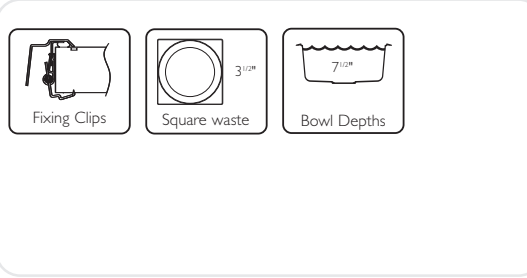

GEO

Composite 2.0 Bowl
Self Rimming

The Geo range of composite sinks feature clean geometric lines and smooth curves. Designed for today's modern kitchen environment, the Geo's uniquely developed square waste system will create a talking point in any kitchen.

GEO

Composite 2.0 Bowl
Self Rimming

AS-GE20RZUSSK

- Features**
- Part-drilled 1 3/8" tap holes
 - Reversible design
 - Uniquely developed square waste & pop-up
 - Geometrically styled with a range of tailor-made accessories, sold separately
 - Accessories include Main Bowl Grid and Sliding Glass Chopping Board and Steel Colander