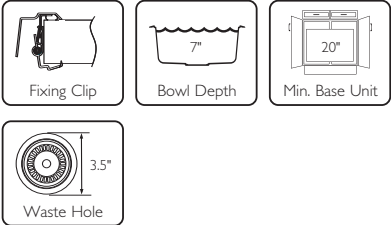

AQUARIUS

Composite 1.0 Bowl
Inset or Undermount

AS-AQ10

Features

- Compact bar/preparation sink
- Inset or Undermount installation
- Bowl depth 7"
- 1 pre-drilled faucet hole, 2 underscored
- Extreme impact stain, cut and chip resistance
- Heat resistant to 536°F