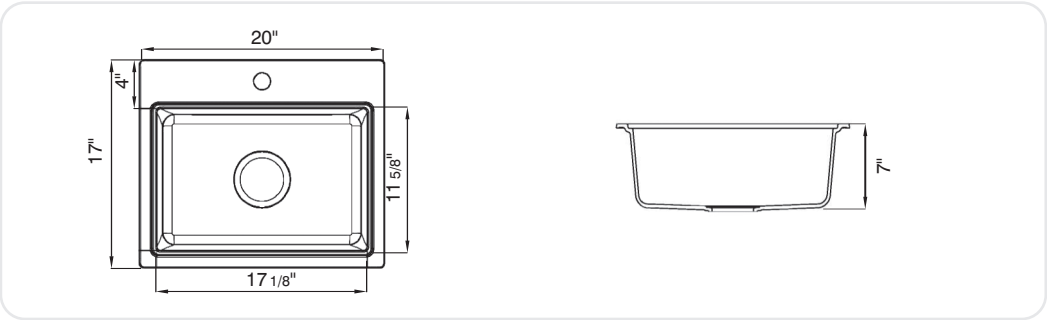

AQUARIUS

Composite I.0 Bowl
Inset or Undermount

The Aquarius range features clean, geometric lines and is available in Granite ROK® and ROK® Metallic finishes.

This single bowl can be used in kitchens where space is at a premium or used as a second sink for preparation or entertaining.

AQUARIUS

Composite 1.0 Bowl
Inset or Undermount

AS-AQ10

Features

- Compact bar/preparation sink
- Inset or Undermount installation
- Bowl depth 7"
- 1 pre-drilled faucet hole, 2 underscored
- Extreme impact stain, cut and chip resistance
- Heat resistant to 536°F