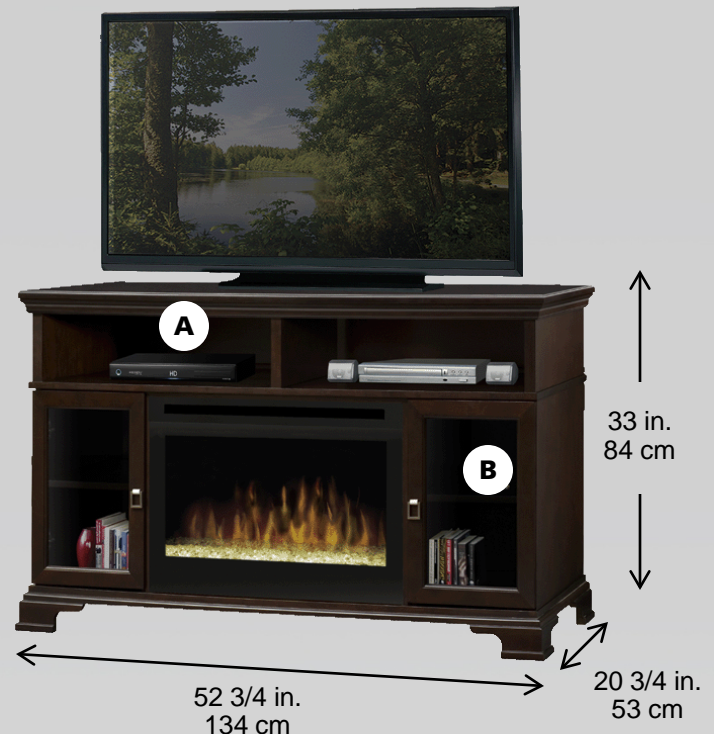

Brookings Electric Fireplace

GDS25-E1055G

Media Console

This transitional style media console features interchangeable door panels that allow a range of looks and function. Glass and wood inserts provide a choice of style while the speaker fabric insert allows the option of hiding speakers inside the unit for a clean aesthetic. Finishing touches include the raised base and leg detail and cord management system.

Component storage

Raised base and leg detail

Storage cabinets

Firebox

- 25" self-trimming widescreen electric firebox
- Patented, life-like flame effect
- Light shines and reflects off the asymmetrical-sized glass pieces creating an effect that is as alluring as it is contemporary
- On-demand heat with thermostat control
- Flame operates with or without heat
- 2¢ / hour with flame only
5¢ / hour with flame and heat*
- 120 Volts / 880 Watts / 3,000 BTU

Component Storage	Inches			cm		
	W	H	D	W	H	D
A – Top L/R sides	23.5	6.5	19.5	59.7	16.5	49.5
B – Sides*	10.5	19	18.75	26.7	48.3	47.6

Shown with glass door panels

Includes on / off remote control

No carbon monoxide or emissions, glass stays cool-to-touch

TV and accessories not included

Model #	Description	lbs/kg	UPC	Wty. †	Carton Dimensions (W x H x D)		Cube	
					Inches	cm	ft ³	m ³
GDS25-E1055G	Espresso media console package with 25" self trimming widescreen electric firebox.	177 / 80.4						
	Package consists of two cartons:							
	DFG2562 – 25" widescreen electric firebox	40 / 18	781052 061552	2 yr.	29.6 x 23.4 x 12.9	75.2 x 59.4 x 32.8	5.2	0.15
	DM25-E1055 – Media console	137 / 62	781052 059689	1 yr.	54.6 x 16.6 x 22.9	139 x 43 x 58	12	0.39