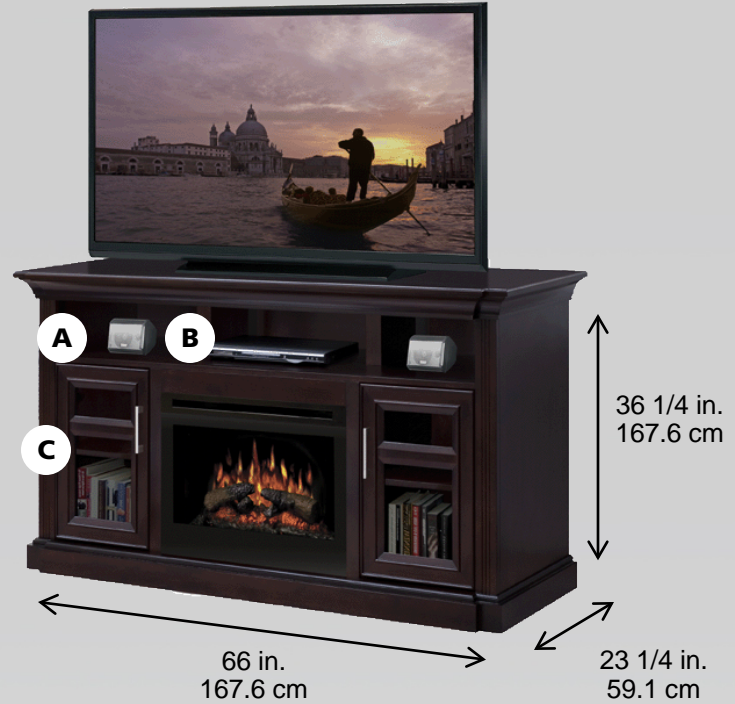

Bailey Electric Fireplace

GDS25-1242E

Media Console

This entertainment center has traditional styling for a perfect backdrop to today's high tech entertainment equipment. Wire passageways allow for interconnection of components with the added benefit of providing ample storage behind the firebox for excess wire and power bar concealment. The rich espresso complements the fluted pilasters as they are set back from the face to provide character while drawing your attention into the Dimplex patented flame technology.

Elegant trim

Component storage

Media storage

Firebox

- 25" self-trimming widescreen electric firebox
- Patented, life-like flame effect
- On-demand heat with thermostat control
- Flame operates with or without heat
- 2¢ / hour with flame only
5¢ / hour with flame and heat*
- 120 Volts / 880 Watts / 3,000 BTU

Component Storage	Inches			cm		
	W	H	D	W	H	D
A – Top shelf	15.75	7	19.75 i	39	17.6	50
B – Center Top Shelf	21.25	7	19.75	54	17.6	50
C – Side Shelves*	16.75	20.5	19	42.5	52	48

*Two adjustable dividers

Includes on / off remote control

No carbon monoxide or emissions, glass stays cool-to-touch

TV and accessories not included

Model #	Description	lbs/kg	UPC	Wty. †	Carton Dimensions (W x H x D)		Cube	
					Inches	cm	ft ³	m ³
GDS25-1242E	Espresso fireplace package with 25" self-trimming electric firebox.							
	Package consists of two cartons:	39.6 / 18	7810520 57395	2 yr.	29.6 x 23.4 x 12.9	75.2 x 59.4 x 32.8	5.2	0.15
		TBD	7810520 80102	1 yr.	68.8 x 29.6 x 12.5	175 x 67 x 32	14.7	0.37