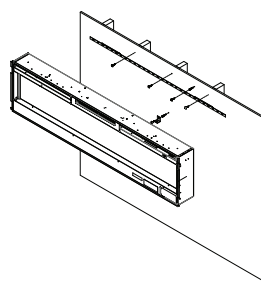

Dimplex®

Better solutions through innovation

Galveston Wall-mount Fireplace

Dimensions

Installation - 2 Mounting Options

ON WALL

Must mount to a minimum of three (3) wall studs

FULLY RECESSED

2 X 8 Framing
Framing dimensions:
73" (185.4 cm) W x 18 1/2" (47 cm) H

The Dimplex LED flame dances on a bed of crushed and silvered glass pieces creating a stunning effect that cannot be matched. The heat that warms your room comes from the front of the fireplace allowing our sleek and elegant design to be installed **snug to the wall**. This incredible fireplace can be recessed into or mounted onto a wall. Versatile and beautiful.

120 Volts / 1,230 Watts / 4,198 BTU

240 Volts / 2,430 Watts / 8,290 BTU

Model #	Description	Lbs / Kg	UPC	Wty. [†]	Carton Dimensions (WxHxD)		Cube	
					Inches	cm	ft ³	m ³
Package consists of one carton:								
BLF74	Wall-mount fireplace	140 / 63.6	781052 083523	2 yr.	80 X 23 X 12	203.2 X 58.4 X 30.5	12.8	0.4