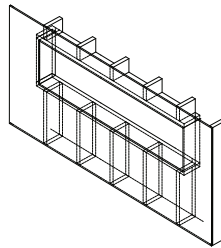

Dimplex®

Better solutions through innovation

Galveston Wall-mount Fireplace

Dimensions

Installation - 2 Mounting Options

ON WALL

Must mount to a minimum of three (3) wall studs

FULLY RECESSED

2 X 8 Framing
Framing dimensions:
73" (185.4 cm) W x 18 1/2" (47 cm) H

The Dimplex LED flame dances on a bed of crushed and silvered glass pieces creating a stunning effect that cannot be matched. The heat that warms your room comes from the front of the fireplace allowing our sleek and elegant design to be installed **snug to the wall**. This incredible fireplace can be recessed into or mounted onto a wall. Versatile and beautiful.

120 Volts / 1,230 Watts / 4,198 BTU

240 Volts / 2,430 Watts / 8,290 BTU

Model #	Description	Lbs / Kg	UPC	Wty. [†]	Carton Dimensions (WxHxD)		Cube	
					Inches	cm	ft ³	m ³
Package consists of one carton:								
BLF74	Wall-mount fireplace	140 / 63.6	781052 083523	2 yr.	80 X 23 X 12	203.2 X 58.4 X 30.5	12.8	0.4