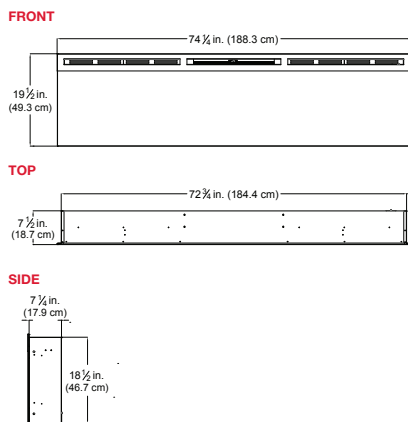

Dimplex®

Better solutions through innovation

Galveston Wall-mount Fireplace

Dimensions

Installation - 2 Mounting Options

ON WALL

Must mount to a minimum of three (3) wall studs

FULLY RECESSED

2 X 8 Framing
Framing dimensions:
73" (185.4 cm) W x 18 1/2" (47 cm) H

The Dimplex LED flame dances on a bed of crushed and silvered glass pieces creating a stunning effect that cannot be matched. The heat that warms your room comes from the front of the fireplace allowing our sleek and elegant design to be installed **snug to the wall**. This incredible fireplace can be recessed into or mounted onto a wall. Versatile and beautiful.

120 Volts / 1,230 Watts / 4,198 BTU

240 Volts / 2,430 Watts / 8,290 BTU

Model #	Description	Lbs / Kg	UPC	Wty. [†]	Carton Dimensions (WxHxD)		Cube	
					Inches	cm	ft ³	m ³
Package consists of one carton:								
BLF74	Wall-mount fireplace	140 / 63.6	781052 083523	2 yr.	80 X 23 X 12	203.2 X 58.4 X 30.5	12.8	0.4