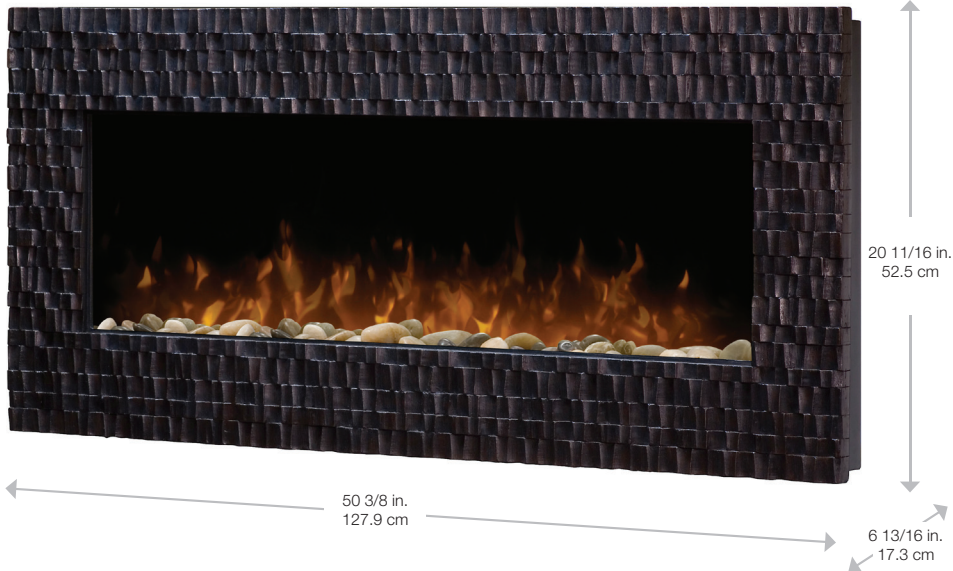

Wakefield Wall-mount Fireplace

Optional Pedestal Base Included

The sculpted, espresso frame with copper accents blends with the river rocks to create a focal point with texture and appeal. The richness and realism of the flame effect enhance the beauty of this must have wall-mount fireplace.

120 Volts / 1,240 Watts / 4,198 BTU

Model #	Description	Lbs / Kg	UPC	Wty. [†]	Carton Dimensions (WxHxD)		Cube	
					Inches	cm	ft ³	m ³
Package consists of two cartons:								
DT1318	Wall-mount surround	TBD	781052 083455	1 yr.	TBD	TBD	TBD	TBD
DF1136L	Firebox	51 / 23.1	781052 081093	1 yr.	45.4 x 23.5 x 9.2	115.3 x 59.7 x 23.4	5.89	0.16

DWF-1318

Features

-  **Flame**
A blend of technology, artistry and craftsmanship – the patented Dimplex LED flame technology creates the illusion of a true fire.
-  **Media Bed**
River rock interior.
-  **Supplemental Heat**
Includes a powerful fan-forced heater designed to keep the rooms you spend the most time in warm and comfortable. Reduce your central furnace temperature and cut your heating costs!
-  **Remote**
Includes a convenient remote control for ease of use at your fingertips.
-  **Year-round Enjoyment**
Enjoy the ambiance of the flame with or without the heater for year-round enjoyment.
-  **Pedestal Base**
Pedestal base included offering another way to display your fireplace.
-  **Safe**
Front glass stays cool, making it safe to touch.
-  **Economical**
Economical to operate. Costing only pennies per hour.*
-  **Green**
The green alternative. No harmful particulates or emissions and 100% efficient. Produces 90% less carbon dioxide than an average direct vent gas fireplace.
-  **Instant Ambiance**
Plugs into any standard household outlet.
-  **Quick Assembly**
Sets up in minutes with step-by-step assembly instructions allowing you more time to enjoy your fireplace.