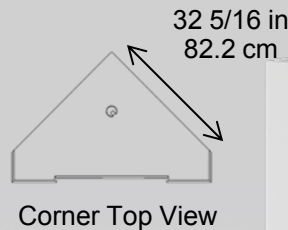

33" Contemporary Fireplace

BSPC-3033G-CON

Mantel

This contemporary fireplace converts in seconds, for flat wall or space-saving corner applications. Bring any room to life with the detailed craftsmanship and crisp white finish of this beautiful fireplace.

Includes multi-function remote control

•No carbon monoxide or emissions, glass stays cool-to-touch

Model #	Description	lbs/kg	UPC	Wty. †	Carton Dimensions (W x H x D)		Cube	
					Inches	cm	ft ³	m ³
BSPC-3033G-CON	Contemporary fireplace package with 33" self trimming electric firebox.							
Package consists of two cartons:	BSLCON3033- Mantel DF3033G – 33" electric firebox	117 / 48.5 60.4 / 27	781052061613 781052 061316	1 yrs. 5 yrs.	15.41 x 45.42 x 48.47 37.3 x 27.6 x 13	143 x 32.4 x 82.5 94.6 x 70.1 x 33	13.42 7.7	0.38 0.22