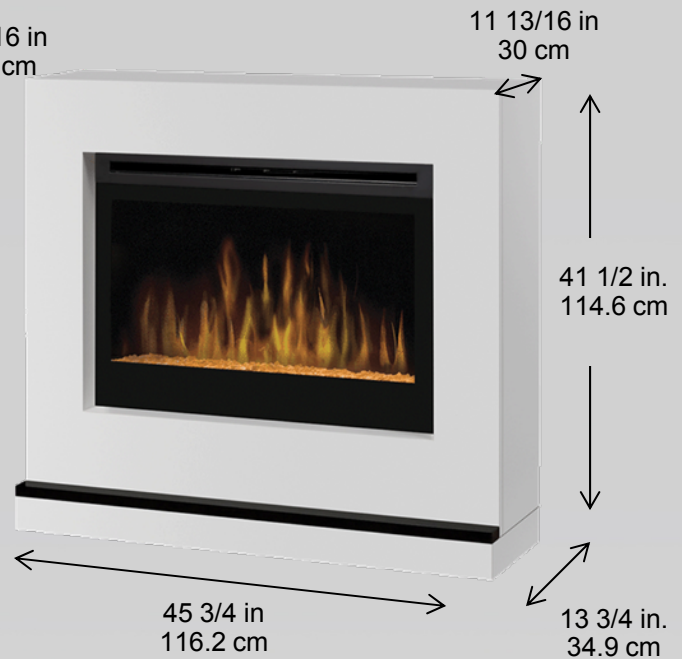

33" Contemporary Fireplace

BSPC-3033G-CON

Mantel

This contemporary fireplace converts in seconds, for flat wall or space-saving corner applications. Bring any room to life with the detailed craftsmanship and crisp white finish of this beautiful fireplace.

Stepped hearth

Clean lines

Firebox

- 33" self-trimming widescreen electric firebox
- Patented, life-like flame effect
- Light shines and reflects off the asymmetrical-sized glass pieces creating an effect that is as alluring as it is contemporary
- On-demand heat with thermostat control
- Interior light and flame speed control
- Flame operates with or without heat
- 3¢ / hour with flame only
6¢ / hour with flame and heat*
- 120 Volts / 1,000 Watts / 3,415 BTU

Includes multi-function remote control

•No carbon monoxide or emissions, glass stays cool-to-touch

Model #	Description	lbs/kg	UPC	Wty. †	Carton Dimensions (W x H x D)		Cube	
					Inches	cm	ft ³	m ³
BSPC-3033G-CON	Contemporary fireplace package with 33" self trimming electric firebox.							
Package consists of two cartons:	BSLCON3033- Mantel DF3033G – 33" electric firebox	117 / 48.5 60.4 / 27	781052061613 781052 061316	1 yrs. 5 yrs.	15.41 x 45.42 x 48.47 37.3 x 27.6 x 13	143 x 32.4 x 82.5 94.6 x 70.1 x 33	13.42 7.7	0.38 0.22