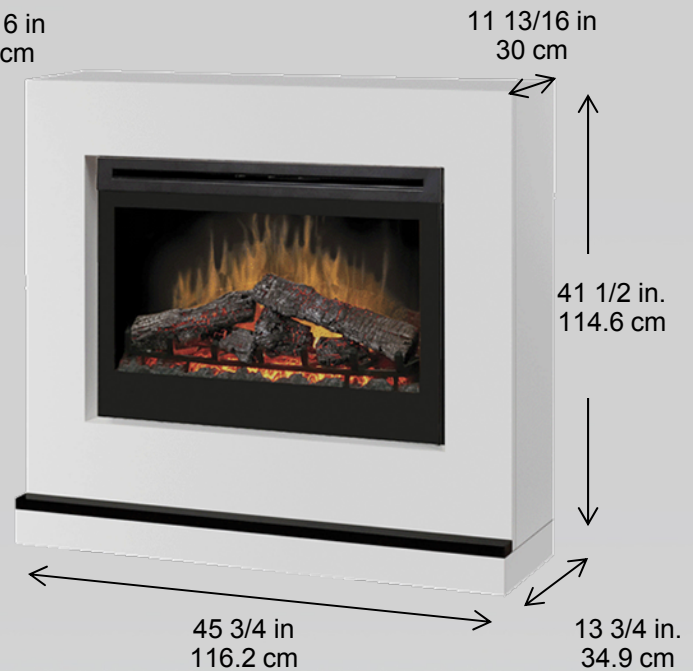

## 33" Contemporary Fireplace

BSPC-3033-CON

### Mantel

This contemporary fireplace converts in seconds, for flat wall or space-saving corner applications. Bring any room to life with the detailed craftsmanship and crisp white finish of this beautiful fireplace.

### Firebox

- 33" self-trimming widescreen electric firebox
- Patented, life-like flame effect
- Inner glow logs molded from wood logs for incredible realism
- On-demand heat with thermostat control warms a room or area of up to 400 sq. ft.
- Interior light and flame speed control
- Flame operates with or without heat
- 2¢ / hour with flame only  
6¢ / hour with flame and heat\*
- 120 Volts / 1,000 Watts / 3, 415 BTU

Includes multi-function remote control

•No carbon monoxide or emissions, glass stays cool-to-touch

Model #	Description	lbs/kg	UPC	Wty. †	Carton Dimensions (W x H x D)		Cube	
					Inches	cm	ft <sup>3</sup>	m <sup>3</sup>
BSPC-3033-CON	Contemporary fireplace package with 33" self trimming electric firebox.		781052071315					
Package consists of two cartons:	BSLCON3033- Mantel DF3033ST – 33" electric firebox	117 / 48.5 60.4 / 27	781052061613 781052 054271	1 yrs. 5 yrs.	15.41 x 45.42 x 48.47 37.3 x 27.6 x 13	143 x 32.4 x 82.5 94.6 x 70.1 x 33	13.42 7.7	0.38 0.22