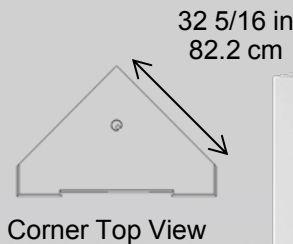

33" Contemporary Fireplace

BSPC-3033-CON

Mantel

This contemporary fireplace converts in seconds, for flat wall or space-saving corner applications. Bring any room to life with the detailed craftsmanship and crisp white finish of this beautiful fireplace.

Stepped hearth