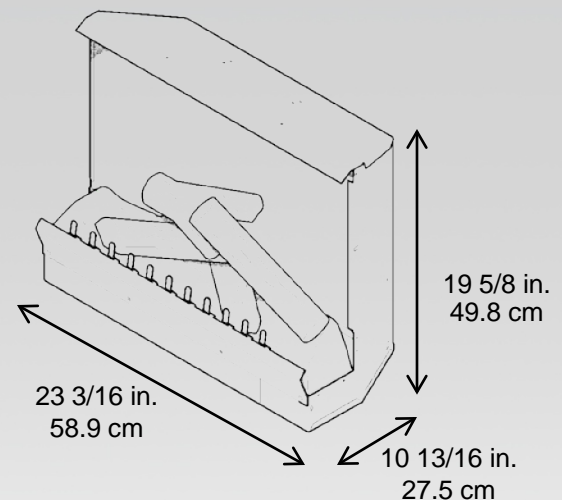

23" Deluxe Electric Fireplace Insert

DFI2310

Product Description

- Patented electric flame technology
- Instantly brings unused fireplaces to life
- Fits most sizes of existing masonry or steel-lined fireplaces
- Pulsating embers and LED inner glow logs molded from wood logs for incredible realism
- Flame operates with or without heat for year-round enjoyment
- Installs quickly and easily – simply plug into standard household outlet
- Requires no piping or venting
- Safe, clean electric operation
- 4,574 BTU heater with half-heat and full-heat settings
- Operates for pennies per day
- 120 Volts / 1,375 Watts / 4,695 BTU

Trim Option

DFI23TRIMX

Includes on / off remote control

Model #	Description	lbs/kg	UPC	Wty. †	Carton Dimensions (W x H x D)		Cube	
					Inches	cm	ft ³	m ³
DFI2310	23" deluxe electric firebox insert	35.5 / 16.2	781052 049406	1 yr.	25.5 x 21.6 x 13	64.8 x 54.9 x 33	4.1	.11
DFI23TRIMX	Trim kit – includes trim, spark screen and hardware	17 / 7.7	781052 039285	1 yr.	27.6 x 3.5 x 19.3	70 x 9 x 49	1.1	0.03