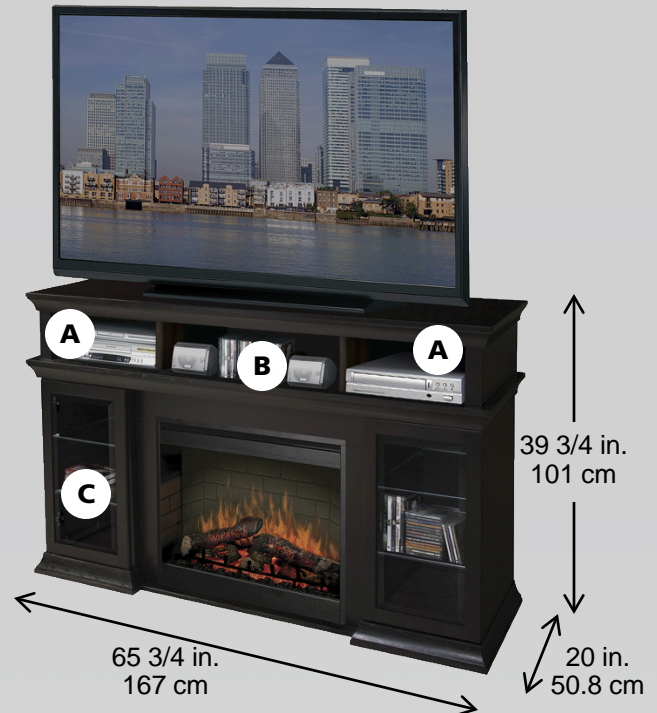

### Media Console

An elegant companion for the home theater, the Bennett Media Console combines convenience and style with ample storage and a reinforced platform for televisions up to 60" in size.

Storage cabinets

### Firebox

- 26" self-trimming electric firebox
- Patented, life-like flame effect
- Inner glow logs molded from wood logs for incredible realism
- On-demand heat with thermostat control warms a room or area of up to 400 sq. ft.
- Interior light and flame speed control
- Flame operates with or without heat
- 3¢ / hour with flame only  
9¢ / hour with flame and heat\*
- 120 Volts / 1,440 Watts / 4,915 BTU

Includes on / off remote control

No carbon monoxide or emissions, glass stays cool-to-touch

TV and accessories not included

Model #	Description	lbs/kg	UPC	Wty. †	Carton Dimensions (W x H x D)		Cube	
					Inches	cm	ft <sup>3</sup>	m <sup>3</sup>
SMP-155G-E-ST	Espresso media console package with 26" self trimming electric firebox.	278 / 127						
Package consists of two cartons:	DF2608 – 26" electric firebox	48 / 21.8	781052 052161	2 yr.	31.6 x 26.2 x 12.4	80.4 x 66.5 x 31.5	5.9	0.17
	SSE-E-1555G – Media console	230 / 105	781052 048164	1 yr.	23.3 x 14.1 x 69.1	59.1 x 35.8 x 175.5	13.1	0.37