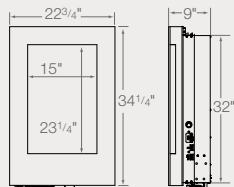

BLF34 | 34" fireplace
with glass ember bed
34 1/4" W x 19 1/2" H x 7" D

Direct-wire Option

Installation – 2 Mounting Options

ON WALL

FULLY RECESSED (FLUSH TO WALL)
2 x 8 Framing

Framing
Dimensions
73" W x 18 1/2" H

Dimensions

Installation – 3 Mounting Options

ON WALL

PARTIAL RECESSED
2 x 4 Framing

Framing
Dimensions
30 1/2" W x 16 1/2" H

FULLY RECESSED (FLUSH TO WALL)
2 x 8 Framing

Framing
Dimensions
33" W x 18 1/2" H

Convex

VCX1525 | Black glass fireplace with pebble ember bed
22³/₄" W x 34¹/₂" H x 9" D

Direct-wire Option

Faux wood texture

Installation – 2 Mounting Options

Dimensions

ON WALL

Must mount to a minimum of one (1) wall stud.

PARTIAL RECESSED

2 x 4 Framing

Framing Dimensions
14¹/₄" W x 32" H

Wakefield

DWF-1318 | Espresso finish wall-mount with river rock ember bed
50¹/₂" W x 20³/₄" H x 7¹/₄" D

Cord Storage Capability
Pedestal Base