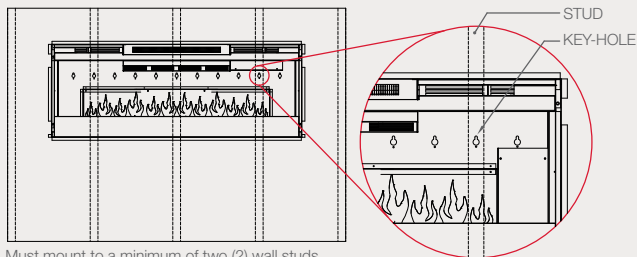

Synergy

BLF50 | 50" fireplace with glass ember bed
50 1/4" W x 19 1/2" H x 7" D

Direct-wire Option

Cohesion Trim

DT1103BW | Burnished Walnut
DT1267BLK | Black
62 3/4" W x 31 3/4" H x 7 3/4" D

Installation – 3 Mounting Options

ON WALL WITH TRIM

PARTIAL RECESSED

2 x 4 Framing

FULLY RECESSED (FLUSH TO WALL)

2 x 8 Framing

Dimensions

How to hang a Dimplex wall-mount electric fireplace

- 1** Select a space for your wall-mount electric fireplace near an electrical outlet. Choose a model that fits your space and matches your décor.
- 2** Follow the assembly instructions which guide you through mounting the wall-bracket to your wall.
- 3** Simply hang the fireplace on the wall-bracket, plug it in and enjoy.