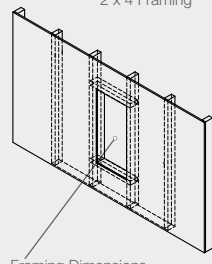

ON WALL WITH TRIM

PARTIAL RECESSED

2 x 4 Framing

FULLY RECESSED (FLUSH TO WALL)

2 x 8 Framing

Dimensions

How to hang a Dimplex wall-mount electric fireplace

- 1** Select a space for your wall-mount electric fireplace near an electrical outlet. Choose a model that fits your space and matches your décor.
- 2** Follow the assembly instructions which guide you through mounting the wall-bracket to your wall.
- 3** Simply hang the fireplace on the wall-bracket, plug it in and enjoy.

Convex

VCX1525 | Black glass fireplace with pebble ember bed
22³/₄" W x 34¹/₂" H x 9" D

Direct-wire Option

Faux wood texture

Installation – 2 Mounting Options

Dimensions

ON WALL

Must mount to a minimum of one (1) wall stud.

PARTIAL RECESSED

2 x 4 Framing

Framing Dimensions
14¹/₄" W x 32" H

Wakefield

DWF-1318 | Espresso finish wall-mount with river rock ember bed
50¹/₂" W x 20³/₄" H x 7¹/₄" D

Cord Storage Capability
Pedestal Base