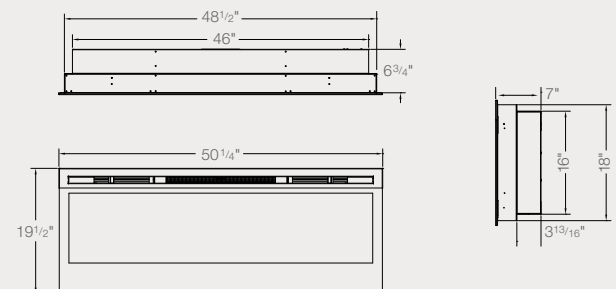

BLF34 | 34" fireplace
with glass ember bed
34 1/4" W x 19 1/2" H x 7" D

Direct-wire Option

Installation – 2 Mounting Options

ON WALL

FULLY RECESSED (FLUSH TO WALL)
2 x 8 Framing

Framing
Dimensions
73" W x 18 1/2" H

Dimensions

Installation – 3 Mounting Options

ON WALL

PARTIAL RECESSED
2 x 4 Framing

Framing
Dimensions
30 1/2" W x 16 1/2" H

FULLY RECESSED (FLUSH TO WALL)
2 x 8 Framing

Framing
Dimensions
33" W x 18 1/2" H

Synergy

BLF50 | 50" fireplace with glass ember bed
50 1/4" W x 19 1/2" H x 7" D

Direct-wire Option

Cohesion Trim

DT1103BW | Burnished Walnut
DT1267BLK | Black
62 3/4" W x 31 3/4" H x 7 3/4" D

Installation – 3 Mounting Options

ON WALL WITH TRIM

PARTIAL RECESSED

2 x 4 Framing

FULLY RECESSED (FLUSH TO WALL)

2 x 8 Framing

Dimensions

How to hang a Dimplex wall-mount electric fireplace

- 1** Select a space for your wall-mount electric fireplace near an electrical outlet. Choose a model that fits your space and matches your décor.
- 2** Follow the assembly instructions which guide you through mounting the wall-bracket to your wall.
- 3** Simply hang the fireplace on the wall-bracket, plug it in and enjoy.