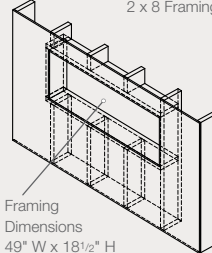

BLF34 | 34" fireplace
with glass ember bed
34 1/4" W x 19 1/2" H x 7" D

Direct-wire Option

Installation – 2 Mounting Options

ON WALL

FULLY RECESSED (FLUSH TO WALL)
2 x 8 Framing

Framing
Dimensions
73" W x 18 1/2" H

Synergy

BLF50 | 50" fireplace with glass ember bed
50 1/4" W x 19 1/2" H x 7" D

Direct-wire Option

Cohesion Trim

DT1103BW | Burnished Walnut
DT1267BLK | Black
62 3/4" W x 31 3/4" H x 7 3/4" D

Installation – 3 Mounting Options

ON WALL WITH TRIM

PARTIAL RECESSED

2 x 4 Framing

FULLY RECESSED (FLUSH TO WALL)

2 x 8 Framing

Dimensions

How to hang a Dimplex wall-mount electric fireplace

- 1** Select a space for your wall-mount electric fireplace near an electrical outlet. Choose a model that fits your space and matches your décor.
- 2** Follow the assembly instructions which guide you through mounting the wall-bracket to your wall.
- 3** Simply hang the fireplace on the wall-bracket, plug it in and enjoy.

Convex

VCX1525 | Black glass fireplace with pebble ember bed
22³/₄" W x 34¹/₂" H x 9" D

Direct-wire Option

Faux wood texture

Installation – 2 Mounting Options

Dimensions

ON WALL

Must mount to a minimum of one (1) wall stud.