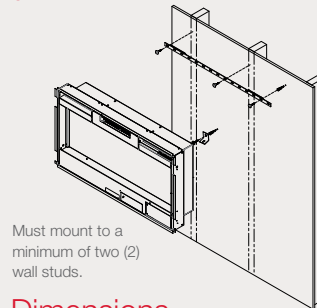

The Dimplex Collection

WALL-MOUNT

Electric Fireplaces

 **Dimplex**[®]

Galveston

BLF74 | 74" fireplace
with glass ember bed
74 1/4" W x 19 1/2" H x 7 1/2" D

Direct-wire Option

Wickson

BLF34 | 34" fireplace
with glass ember bed
34 1/4" W x 19 1/2" H x 7" D

Direct-wire Option

Installation – 2 Mounting Options

ON WALL

FULLY RECESSED (FLUSH TO WALL)
2 x 8 Framing

Framing
Dimensions
73" W x 18 1/2" H

Dimensions

Installation – 3 Mounting Options

ON WALL

PARTIAL RECESSED
2 x 4 Framing

Framing
Dimensions
30 1/2" W x 16 1/2" H

FULLY RECESSED (FLUSH TO WALL)
2 x 8 Framing

Framing
Dimensions
33" W x 18 1/2" H