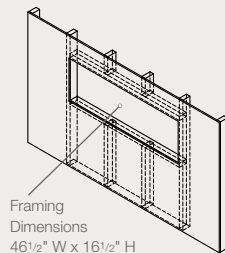

BLF34 | 34" fireplace
with glass ember bed
34 1/4" W x 19 1/2" H x 7" D

Direct-wire Option

Installation – 2 Mounting Options

ON WALL

FULLY RECESSED (FLUSH TO WALL)
2 x 8 Framing

Framing
Dimensions
73" W x 18 1/2" H

Dimensions

Installation – 3 Mounting Options

ON WALL

PARTIAL RECESSED
2 x 4 Framing

Framing
Dimensions
30 1/2" W x 16 1/2" H

FULLY RECESSED (FLUSH TO WALL)
2 x 8 Framing

Framing
Dimensions
33" W x 18 1/2" H

Synergy

BLF50 | 50" fireplace with glass ember bed
50 1/4" W x 19 1/2" H x 7" D

Direct-wire Option

Cohesion Trim

DT1103BW | Burnished Walnut
DT1267BLK | Black
62 3/4" W x 31 3/4" H x 7 3/4" D

Installation – 3 Mounting Options

ON WALL WITH TRIM

PARTIAL RECESSED

2 x 4 Framing

FULLY RECESSED (FLUSH TO WALL)

2 x 8 Framing

Dimensions

How to hang a Dimplex wall-mount electric fireplace

- 1** Select a space for your wall-mount electric fireplace near an electrical outlet. Choose a model that fits your space and matches your décor.
- 2** Follow the assembly instructions which guide you through mounting the wall-bracket to your wall.
- 3** Simply hang the fireplace on the wall-bracket, plug it in and enjoy.