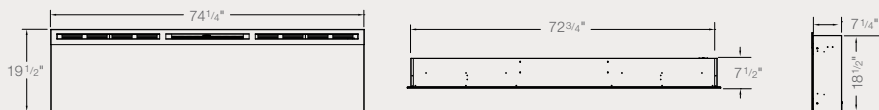

The Dimplex Collection

WALL-MOUNT

Electric Fireplaces

 **Dimplex**[®]

Galveston

BLF74 | 74" fireplace
with glass ember bed
74 1/4" W x 19 1/2" H x 7 1/2" D

Direct-wire Option

Wickson

BLF34 | 34" fireplace
with glass ember bed
34 1/4" W x 19 1/2" H x 7" D

Direct-wire Option

Installation – 2 Mounting Options

ON WALL

FULLY RECESSED (FLUSH TO WALL)
2 x 8 Framing

Framing
Dimensions
73" W x 18 1/2" H

Dimensions

Installation – 3 Mounting Options

ON WALL

PARTIAL RECESSED
2 x 4 Framing

Framing
Dimensions
30 1/2" W x 16 1/2" H

FULLY RECESSED (FLUSH TO WALL)
2 x 8 Framing

Framing
Dimensions
33" W x 18 1/2" H