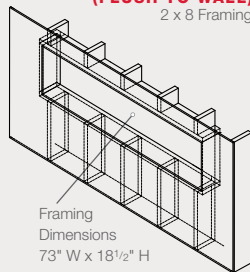

The Dimplex Collection

WALL-MOUNT

Electric Fireplaces

 **Dimplex**[®]

Galveston

BLF74 | 74" fireplace
with glass ember bed
74 1/4" W x 19 1/2" H x 7 1/2" D

Direct-wire Option

Wickson

BLF34 | 34" fireplace
with glass ember bed
34 1/4" W x 19 1/2" H x 7" D

Direct-wire Option

Installation – 2 Mounting Options

ON WALL

FULLY RECESSED (FLUSH TO WALL)
2 x 8 Framing

Framing
Dimensions
73" W x 18 1/2" H

Dimensions

Installation – 3 Mounting Options

ON WALL

PARTIAL RECESSED
2 x 4 Framing

Framing
Dimensions
30 1/2" W x 16 1/2" H

FULLY RECESSED (FLUSH TO WALL)
2 x 8 Framing

Framing
Dimensions
33" W x 18 1/2" H