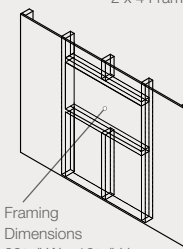

BLF34 | 34" fireplace
with glass ember bed
34 1/4" W x 19 1/2" H x 7" D

Direct-wire Option

Installation – 2 Mounting Options

ON WALL

FULLY RECESSED (FLUSH TO WALL)
2 x 8 Framing

Framing
Dimensions
73" W x 18 1/2" H

Dimensions

Installation – 3 Mounting Options

ON WALL

PARTIAL RECESSED
2 x 4 Framing

Framing
Dimensions
30 1/2" W x 16 1/2" H

FULLY RECESSED (FLUSH TO WALL)
2 x 8 Framing

Framing
Dimensions
33" W x 18 1/2" H