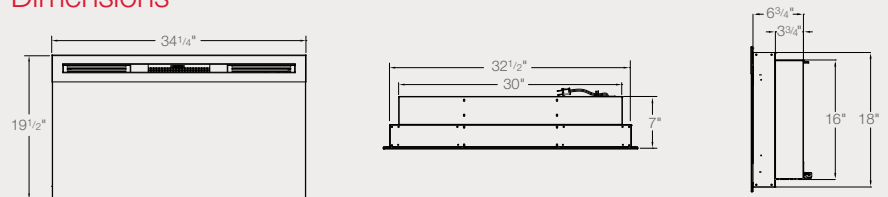

Dimensions