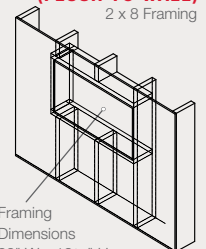

The Dimplex Collection

WALL-MOUNT

Electric Fireplaces

 **Dimplex**[®]

Galveston

BLF74 | 74" fireplace
with glass ember bed
74 1/4" W x 19 1/2" H x 7 1/2" D

Direct-wire Option

Wickson

BLF34 | 34" fireplace
with glass ember bed
34 1/4" W x 19 1/2" H x 7" D

Direct-wire Option

Installation – 2 Mounting Options

ON WALL

FULLY RECESSED (FLUSH TO WALL)
2 x 8 Framing

Framing
Dimensions
73" W x 18 1/2" H

Dimensions

Installation – 3 Mounting Options

ON WALL

PARTIAL RECESSED
2 x 4 Framing

Framing
Dimensions
30 1/2" W x 16 1/2" H

FULLY RECESSED (FLUSH TO WALL)
2 x 8 Framing

Framing
Dimensions
33" W x 18 1/2" H

Synergy

BLF50 | 50" fireplace with glass ember bed
50 1/4" W x 19 1/2" H x 7" D

Direct-wire Option

Cohesion Trim

DT1103BW | Burnished Walnut
DT1267BLK | Black
62 3/4" W x 31 3/4" H x 7 3/4" D

Installation – 3 Mounting Options