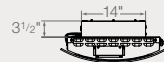

Synergy

BLF50 | 50" fireplace with glass ember bed
50 1/4" W x 19 1/2" H x 7" D

Direct-wire Option

Cohesion Trim

DT1103BW | Burnished Walnut
DT1267BLK | Black
62 3/4" W x 31 3/4" H x 7 3/4" D

Installation – 3 Mounting Options

ON WALL WITH TRIM

PARTIAL RECESSED

2 x 4 Framing

FULLY RECESSED (FLUSH TO WALL)

2 x 8 Framing

Dimensions

How to hang a Dimplex wall-mount electric fireplace

- 1** Select a space for your wall-mount electric fireplace near an electrical outlet. Choose a model that fits your space and matches your décor.
- 2** Follow the assembly instructions which guide you through mounting the wall-bracket to your wall.
- 3** Simply hang the fireplace on the wall-bracket, plug it in and enjoy.

Convex

VCX1525 | Black glass fireplace with pebble ember bed
22³/₄" W x 34¹/₂" H x 9" D

Direct-wire Option

Faux wood texture

Installation – 2 Mounting Options

Dimensions

ON WALL

Must mount to a minimum of one (1) wall stud.

PARTIAL RECESSED

2 x 4 Framing

Framing Dimensions
14¹/₄" W x 32" H

Wakefield

DWF-1318 | Espresso finish wall-mount with river rock ember bed
50¹/₂" W x 20³/₄" H x 7¹/₄" D

Cord Storage Capability
Pedestal Base