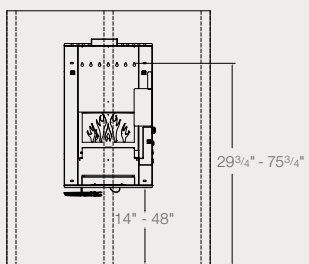

BLF34 | 34" fireplace
with glass ember bed
34 1/4" W x 19 1/2" H x 7" D

Direct-wire Option

Installation – 2 Mounting Options

ON WALL

FULLY RECESSED (FLUSH TO WALL)
2 x 8 Framing

Framing
Dimensions
73" W x 18 1/2" H

ON WALL WITH TRIM

PARTIAL RECESSED

2 x 4 Framing

FULLY RECESSED (FLUSH TO WALL)

2 x 8 Framing

Dimensions

How to hang a Dimplex wall-mount electric fireplace

- 1** Select a space for your wall-mount electric fireplace near an electrical outlet. Choose a model that fits your space and matches your décor.
- 2** Follow the assembly instructions which guide you through mounting the wall-bracket to your wall.
- 3** Simply hang the fireplace on the wall-bracket, plug it in and enjoy.

Convex

VCX1525 | Black glass fireplace with pebble ember bed
22³/₄" W x 34¹/₂" H x 9" D

Direct-wire Option

Faux wood texture

Installation – 2 Mounting Options

Dimensions

ON WALL

Must mount to a minimum of one (1) wall stud.

PARTIAL RECESSED

2 x 4 Framing

Framing Dimensions
14¹/₄" W x 32" H

Wakefield

DWF-1318 | Espresso finish wall-mount with river rock ember bed
50¹/₂" W x 20³/₄" H x 7¹/₄" D

Cord Storage Capability
Pedestal Base