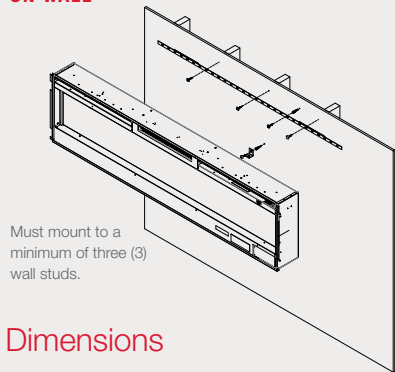

The Dimplex Collection

WALL-MOUNT

Electric Fireplaces

 **Dimplex**[®]

Galveston

BLF74 | 74" fireplace
with glass ember bed
74 1/4" W x 19 1/2" H x 7 1/2" D

Direct-wire Option

Wickson

BLF34 | 34" fireplace
with glass ember bed
34 1/4" W x 19 1/2" H x 7" D

Direct-wire Option

Installation – 2 Mounting Options

ON WALL

FULLY RECESSED (FLUSH TO WALL)
2 x 8 Framing

Framing
Dimensions
73" W x 18 1/2" H

Dimensions

Installation – 3 Mounting Options

ON WALL

PARTIAL RECESSED
2 x 4 Framing

Framing
Dimensions
30 1/2" W x 16 1/2" H

FULLY RECESSED (FLUSH TO WALL)
2 x 8 Framing

Framing
Dimensions
33" W x 18 1/2" H