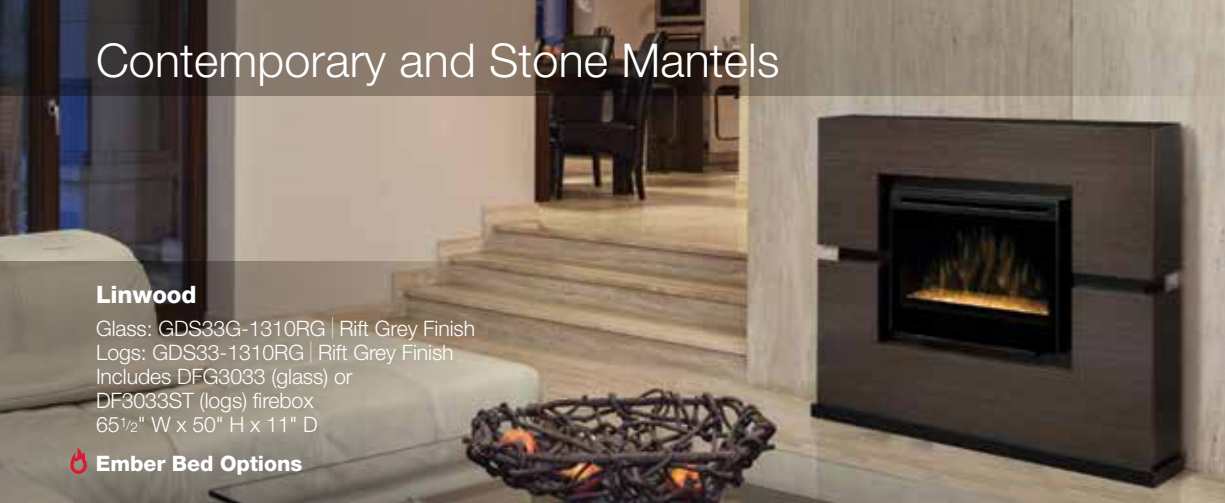

The Dimplex Collection

MANTELS

Electric Fireplaces

Contemporary and Stone Mantels

Linwood

Glass: GDS33G-1310RG | Rift Grey Finish
 Logs: GDS33-1310RG | Rift Grey Finish
 Includes DFG3033 (glass) or DF3033ST (logs) firebox
 65 1/2" W x 50" H x 11" D