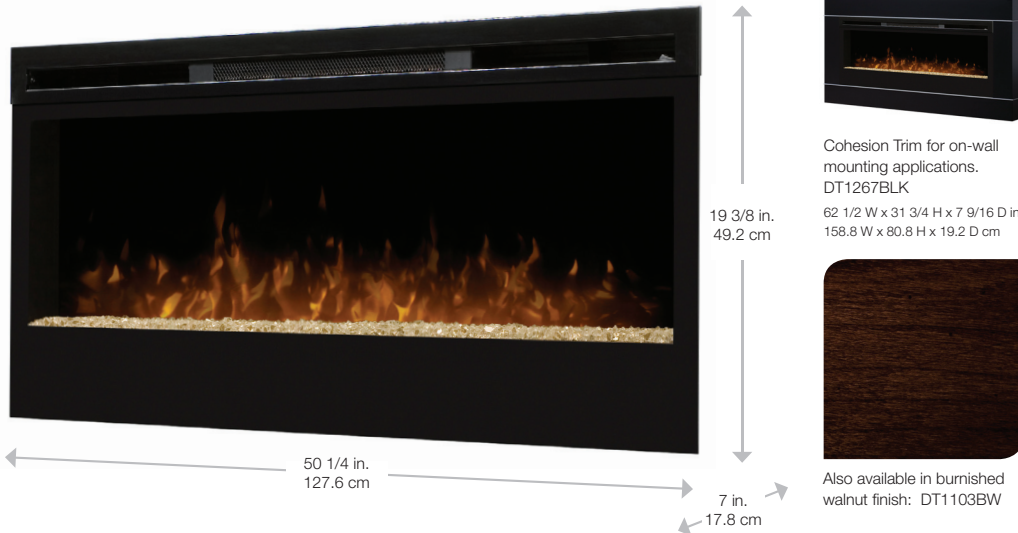

Synergy Wall-mount Fireplace

Cohesion Trim for on-wall mounting applications.
DT1267BLK
62 1/2 W x 31 3/4 H x 7 9/16 D in.
158.8 W x 80.8 H x 19.2 D cm

Also available in burnished walnut finish: DT1103BW

ON WALL WITH TRIM

PARTIAL RECESSED 2 x 4 Framing

FULLY RECESSED 2 x 8 Framing

The Synergy features realistic patented LED flame that dances on the crushed and silvered glass pieces, adding comfort, ambiance and beauty to any space. The heat that warms your room comes from the front of the fireplace allowing our sleek and elegant design to be installed **snug to the wall**.

The Cohesion wall-mount surround makes a seamless addition to any modern space with simple detailing. The striking black or burnished walnut finish makes a contemporary statement, while its size allows for impact.