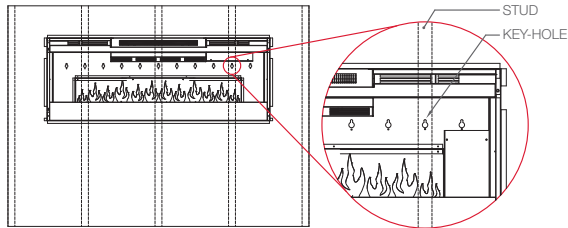

Synergy Wall-mount Fireplace

Cohesion Trim for on-wall mounting applications.
DT1267BLK
62 1/2 W x 31 3/4 H x 7 9/16 D in.
158.8 W x 80.8 H x 19.2 D cm

Also available in burnished walnut finish: DT1103BW

ON WALL WITH TRIM

PARTIAL RECESSED 2 x 4 Framing

FULLY RECESSED 2 x 8 Framing

The Synergy features realistic patented LED flame that dances on the crushed and silvered glass pieces, adding comfort, ambiance and beauty to any space. The heat that warms your room comes from the front of the fireplace allowing our sleek and elegant design to be installed **snug to the wall**.