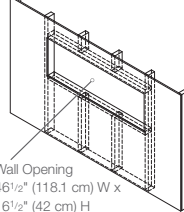

Synergy Wall-mount Fireplace

Cohesion Trim for on-wall mounting applications.
DT1267BLK
62 1/2 W x 31 3/4 H x 7 9/16 D in.
158.8 W x 80.8 H x 19.2 D cm

Also available in burnished walnut finish: DT1103BW

ON WALL WITH TRIM

PARTIAL RECESSED 2 x 4 Framing

FULLY RECESSED 2 x 8 Framing

The Synergy features realistic patented LED flame that dances on the crushed and silvered glass pieces, adding comfort, ambiance and beauty to any space. The heat that warms your room comes from the front of the fireplace allowing our sleek and elegant design to be installed **snug to the wall**.