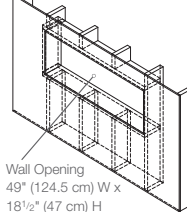

Synergy Wall-mount Fireplace

Cohesion Trim for on-wall mounting applications.
DT1267BLK
62 1/2 W x 31 3/4 H x 7 9/16 D in.
158.8 W x 80.8 H x 19.2 D cm

Also available in burnished walnut finish: DT1103BW

ON WALL WITH TRIM

PARTIAL RECESSED 2 x 4 Framing

FULLY RECESSED 2 x 8 Framing

The Synergy features realistic patented LED flame that dances on the crushed and silvered glass pieces, adding comfort, ambiance and beauty to any space. The heat that warms your room comes from the front of the fireplace allowing our sleek and elegant design to be installed **snug to the wall**.

120 Volts / 1,230 Watts / 4,198 BTU

Model #	Description	Lbs / Kg	UPC	Wty. [†]	Carton Dimensions (WxHxD)		Cube	
					Inches	cm	ft ³	m ³
Firebox and wall-mount trim sold separately:								
BLF50	Firebox	75 / 34	781052 061149	2 yr.	13 X 23.2 X 55	33 X 59 X 139.7	8.7	0.25
DT1267BLK	Cohesion Trim - Black	51 / 23.1	781052 080355	1 yr.	64.9 x 26.3 x 8.7	164.8 x 66.8 x 22.1	8.6	0.24
DT1103BW	Cohesion Trim - Burnished Walnut	51 / 23.1	781052 070929	1 yr.	64.9 x 26.3 x 8.7	164.8 x 66.8 x 22.1	8.6	0.24