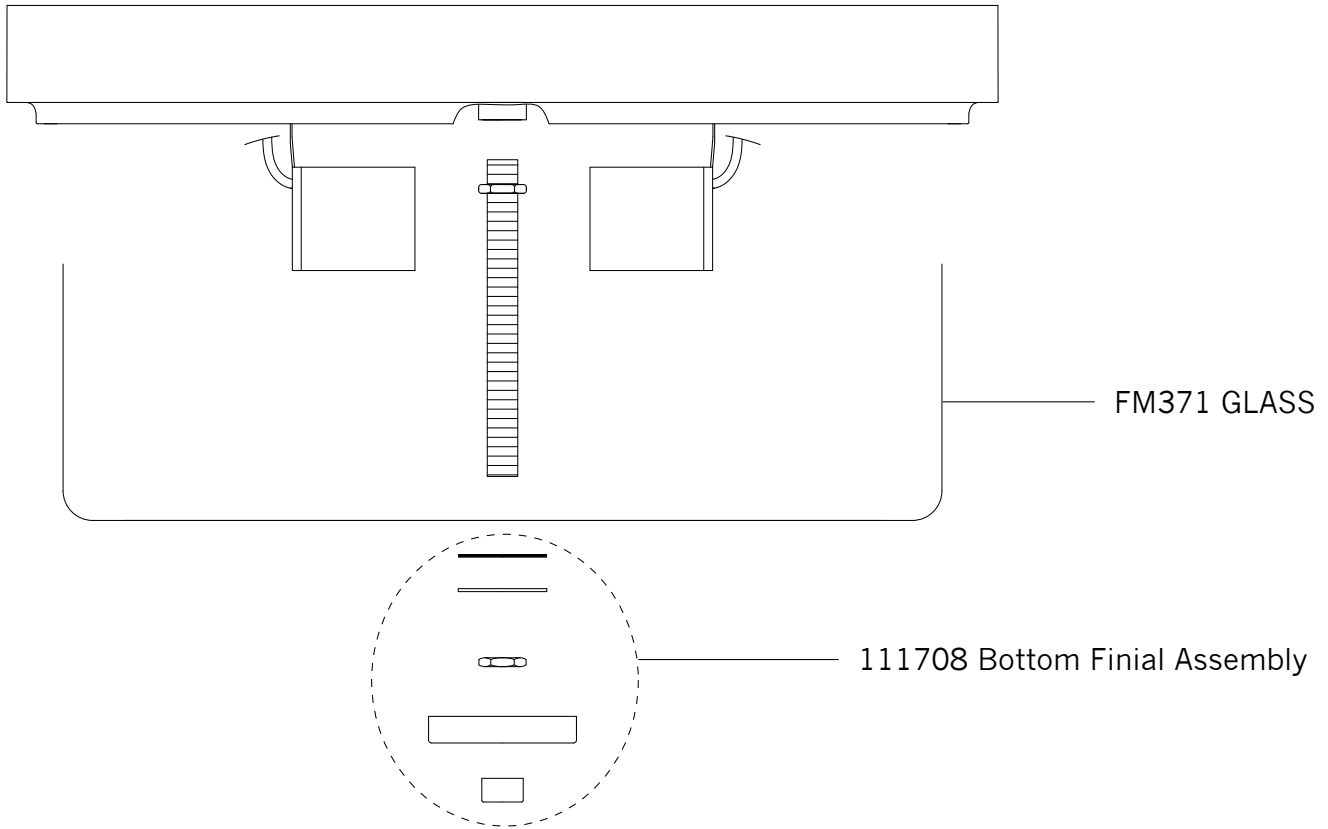

Replacement Parts For

FM371

4/2012

Qty.	Part #	Description
	FM371 GLASS	Glass
	111708	Bottom Finial Assembly

FEISS®

EST. 1955