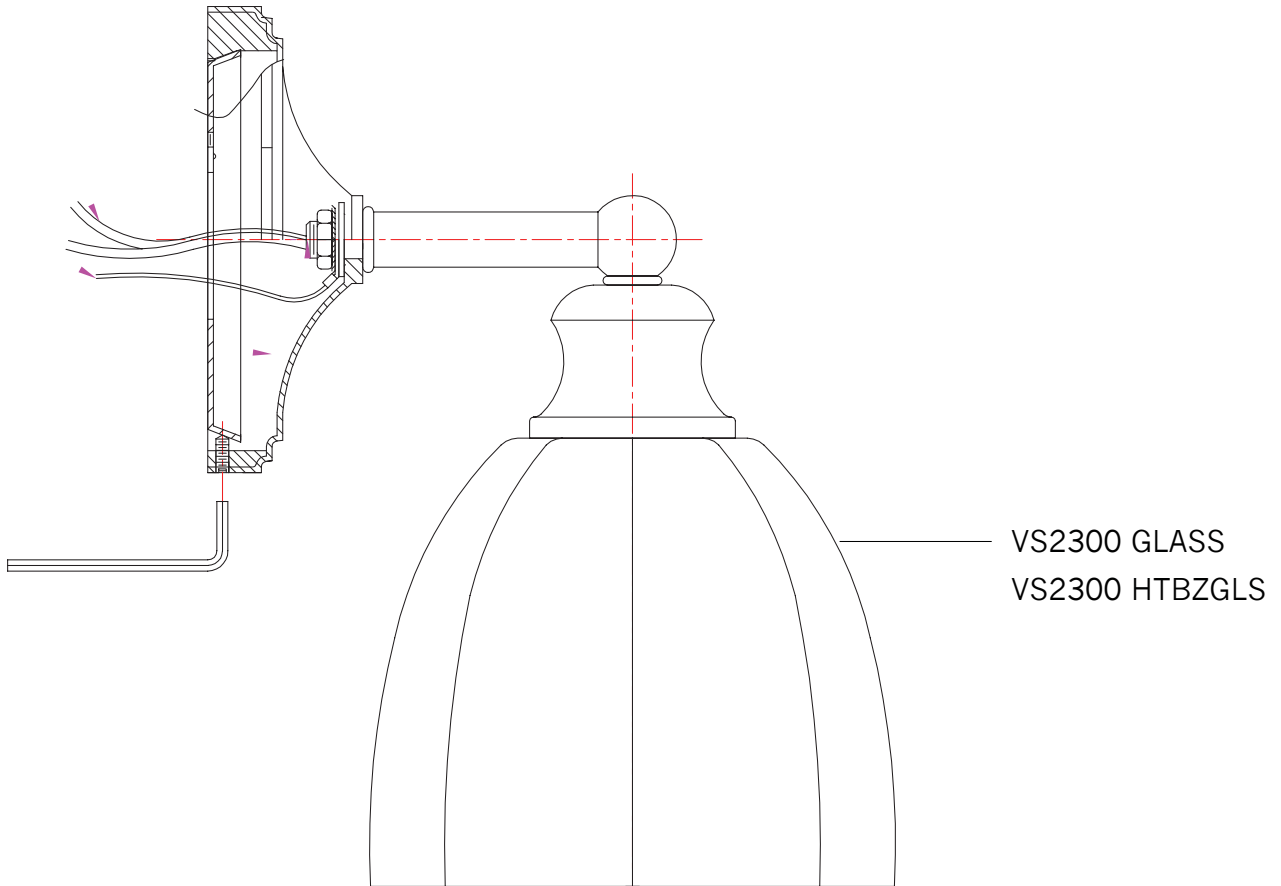

Replacement Parts For

VS23001, VS23002, VS23003, VS23004

4/2012

Qty.	Part #	Description
	VS2300 GLASS	Glass
	VS2300 HTBZGLS	Glass HTBZ

FEISS

EST. 1955