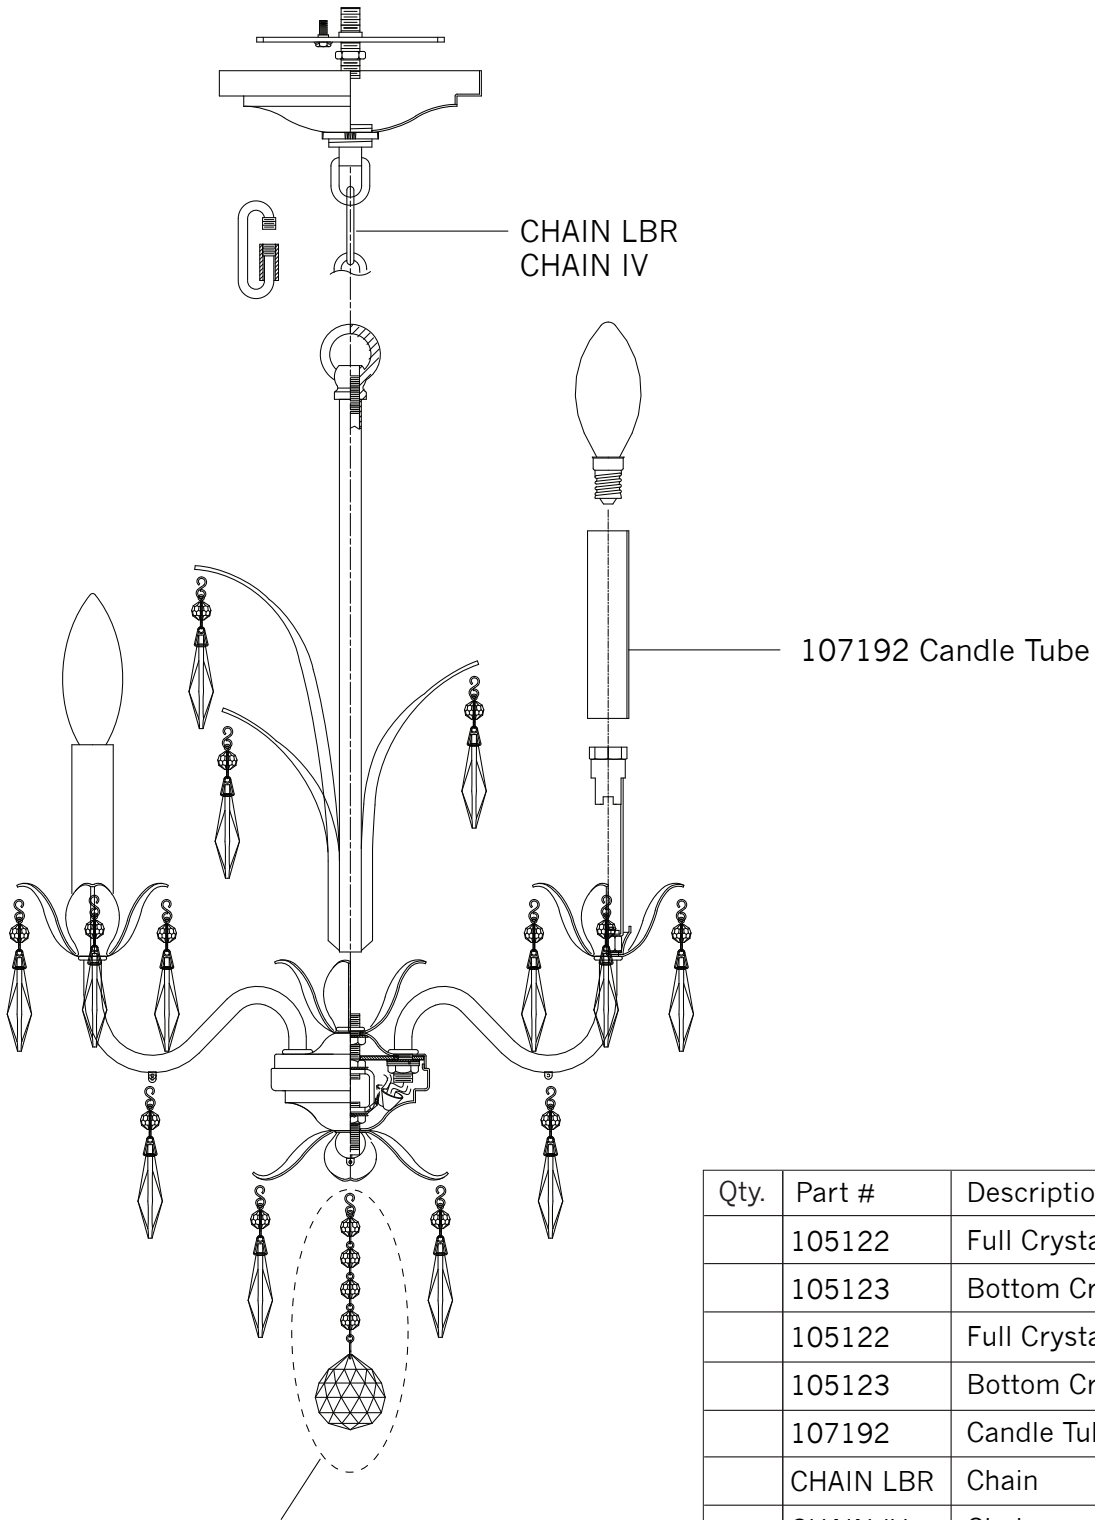

Replacement Parts For

F2756/3

5/2012

105123 Bottom Crystal Strand & Ball IV
 105127 Bottom Crystal Strand & Ball LBR

Qty.	Part #	Description
	105122	Full Crystal Set IV
	105123	Bottom Crystal Strand & Ball IV
	105122	Full Crystal Set LBR
	105123	Bottom Crystal Strand & Ball LBR
	107192	Candle Tube
	CHAIN LBR	Chain
	CHAIN IV	Chain

FEISS®

EST. 1955