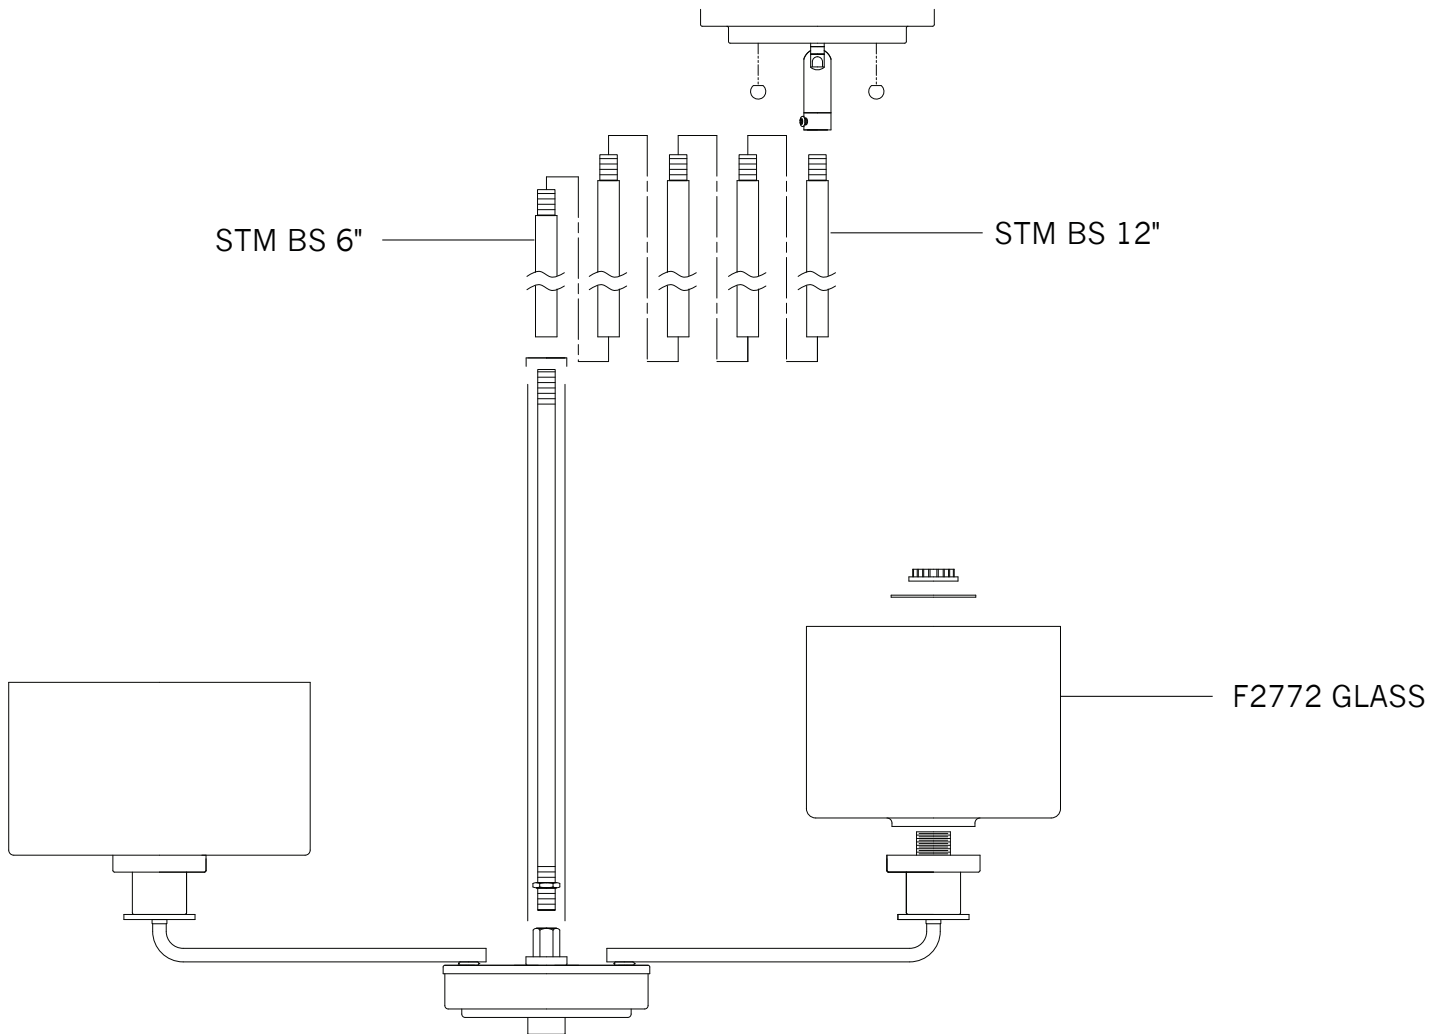

# Replacement Parts For **F2772/3** 4/2012

Qty.	Part #	Description
	STM BS 12"	12" Stem
	STM BS 6"	6" Stem
	F2772 GLASS	Glass

**FEISS**<sup>®</sup>

EST. 1955