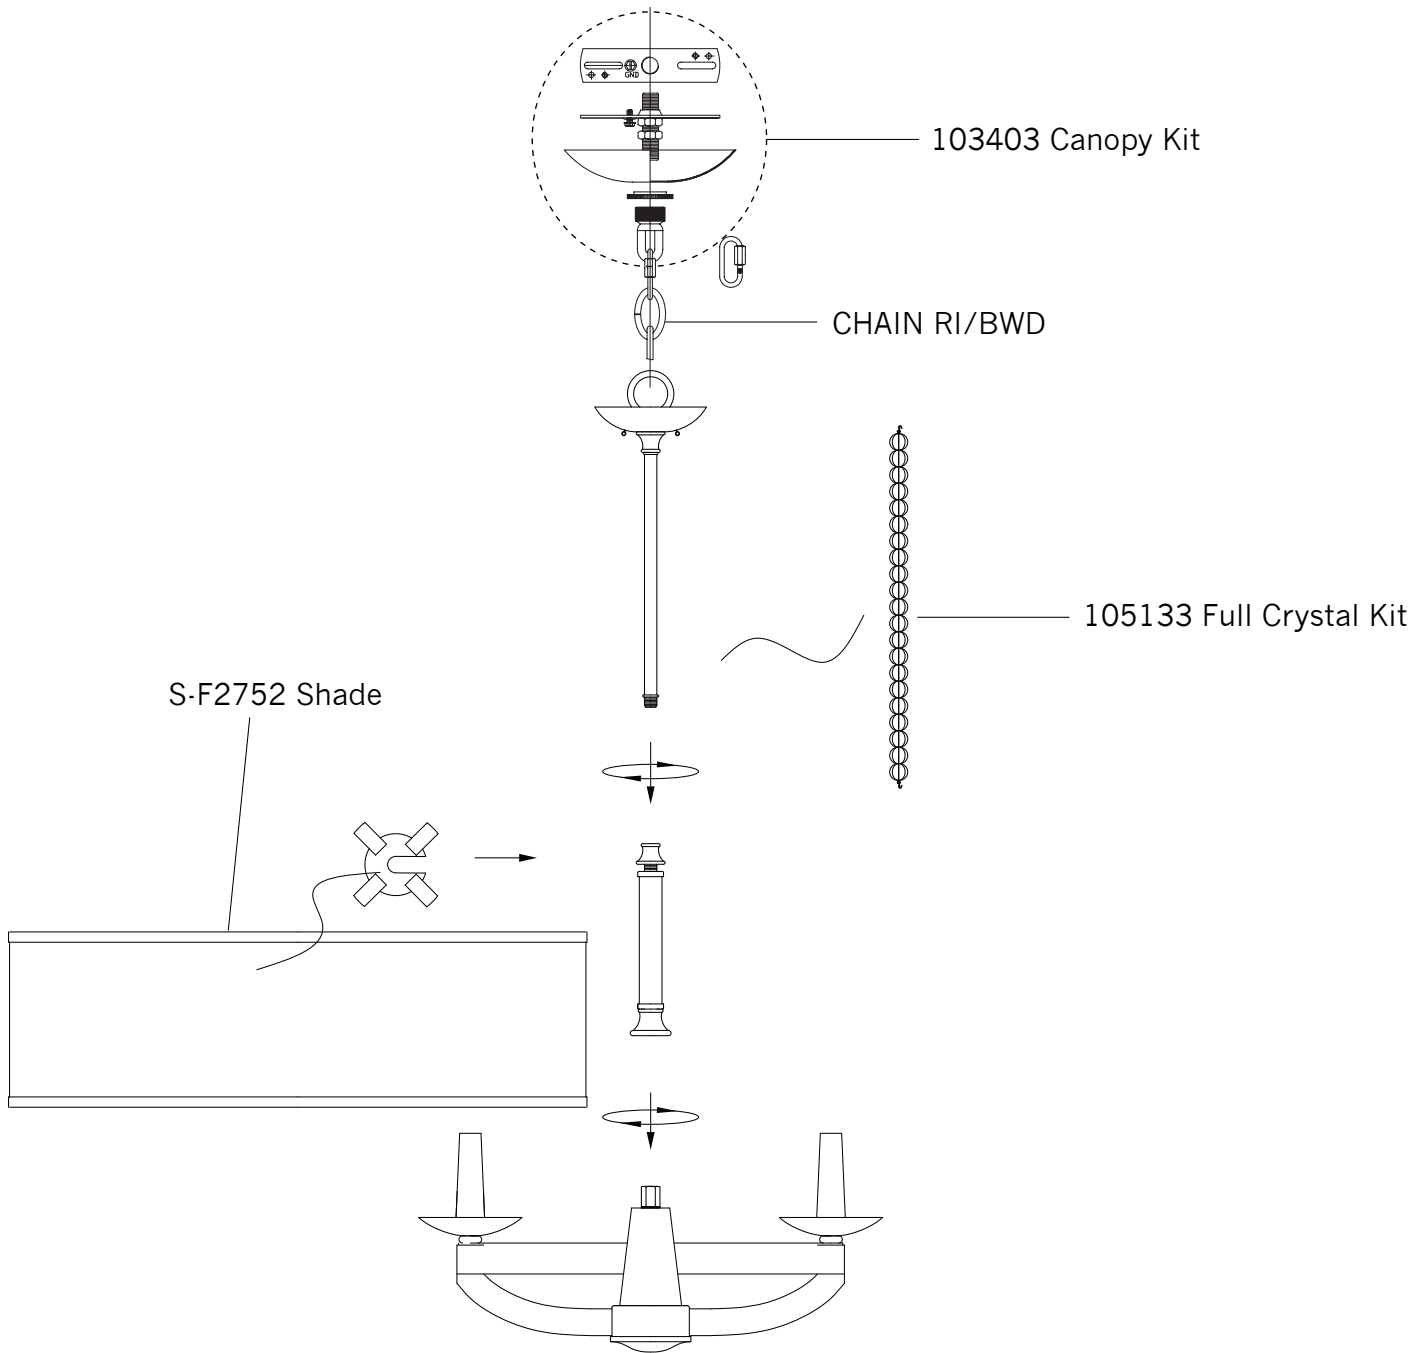

Replacement Parts For **F2752/4** 4/2012

Qty.	Part #	Description
	103403	Canopy Kit
	105133	Full Crystal Kit
	CHAIN RI/BWD	Chain
	S-F2752	Shade

FEISS[®]

EST. 1955