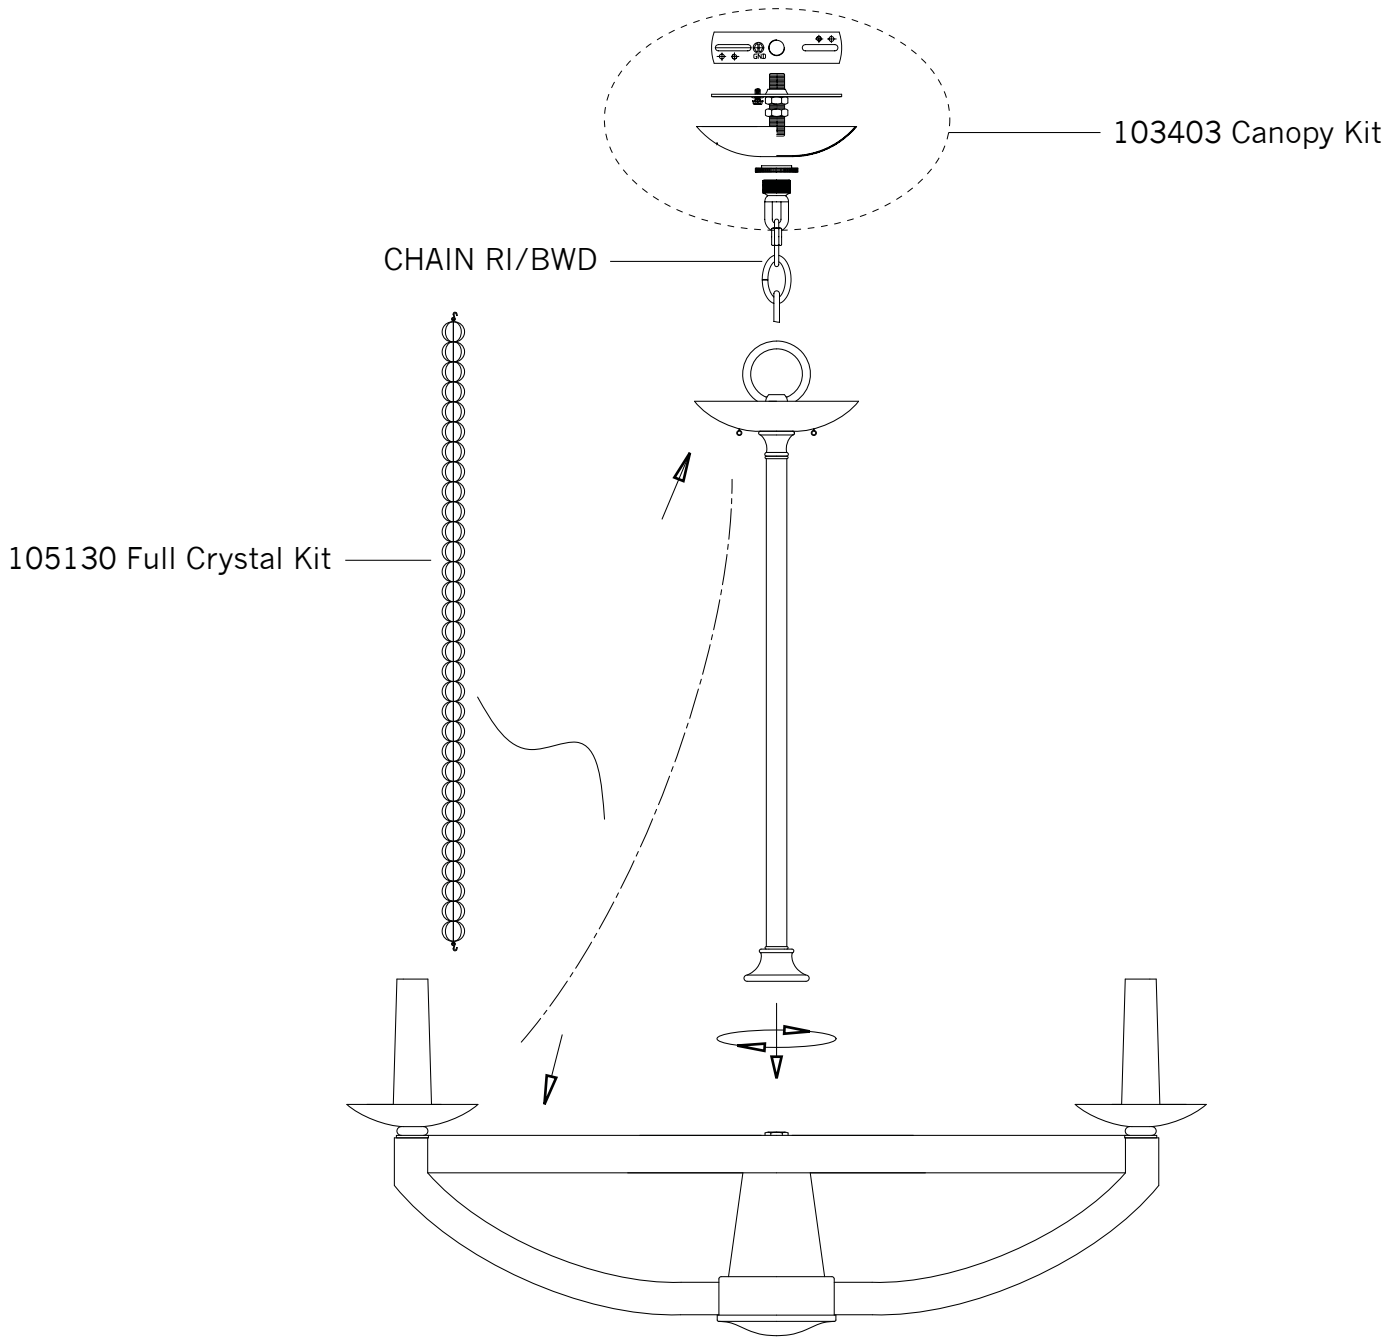

# Replacement Parts For **F2749/6** 4/2012

Qty.	Part #	Description
	103403	Canopy Kit
	105130	Full Crystal Kit
	CHAIN RI/BWD	Chain

**FEISS**<sup>®</sup>

EST. 1955