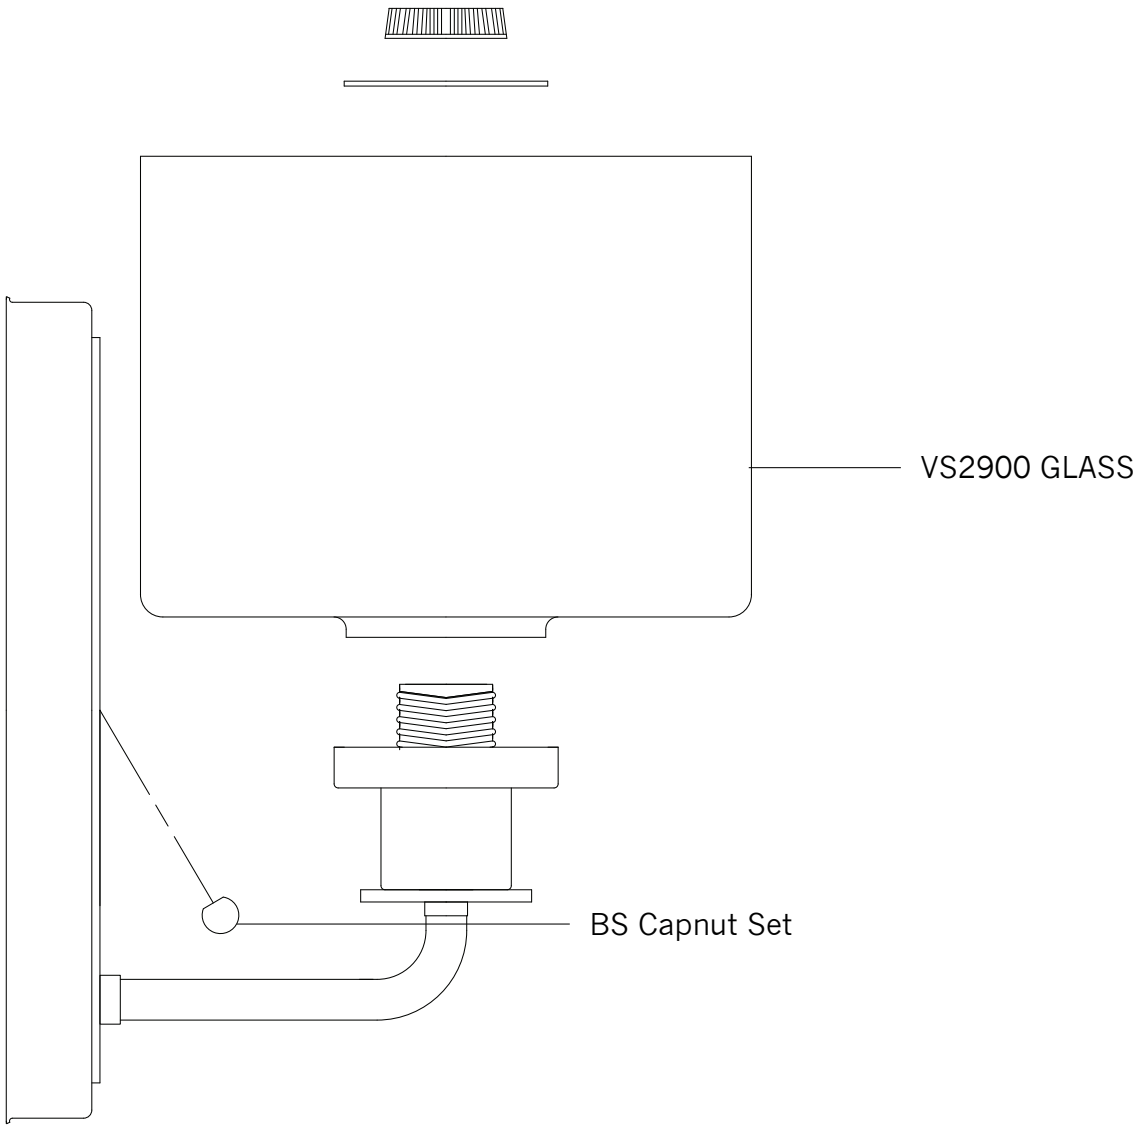

Replacement Parts For **VS29001, VS29002, VS29003, VS29004** 4/2012

| Qty. | Part # | Description |
|------|---------------|-------------------|
| | VS2900 GLASS | Glass |
| | BS Capnut Set | Capnuts and Screw |