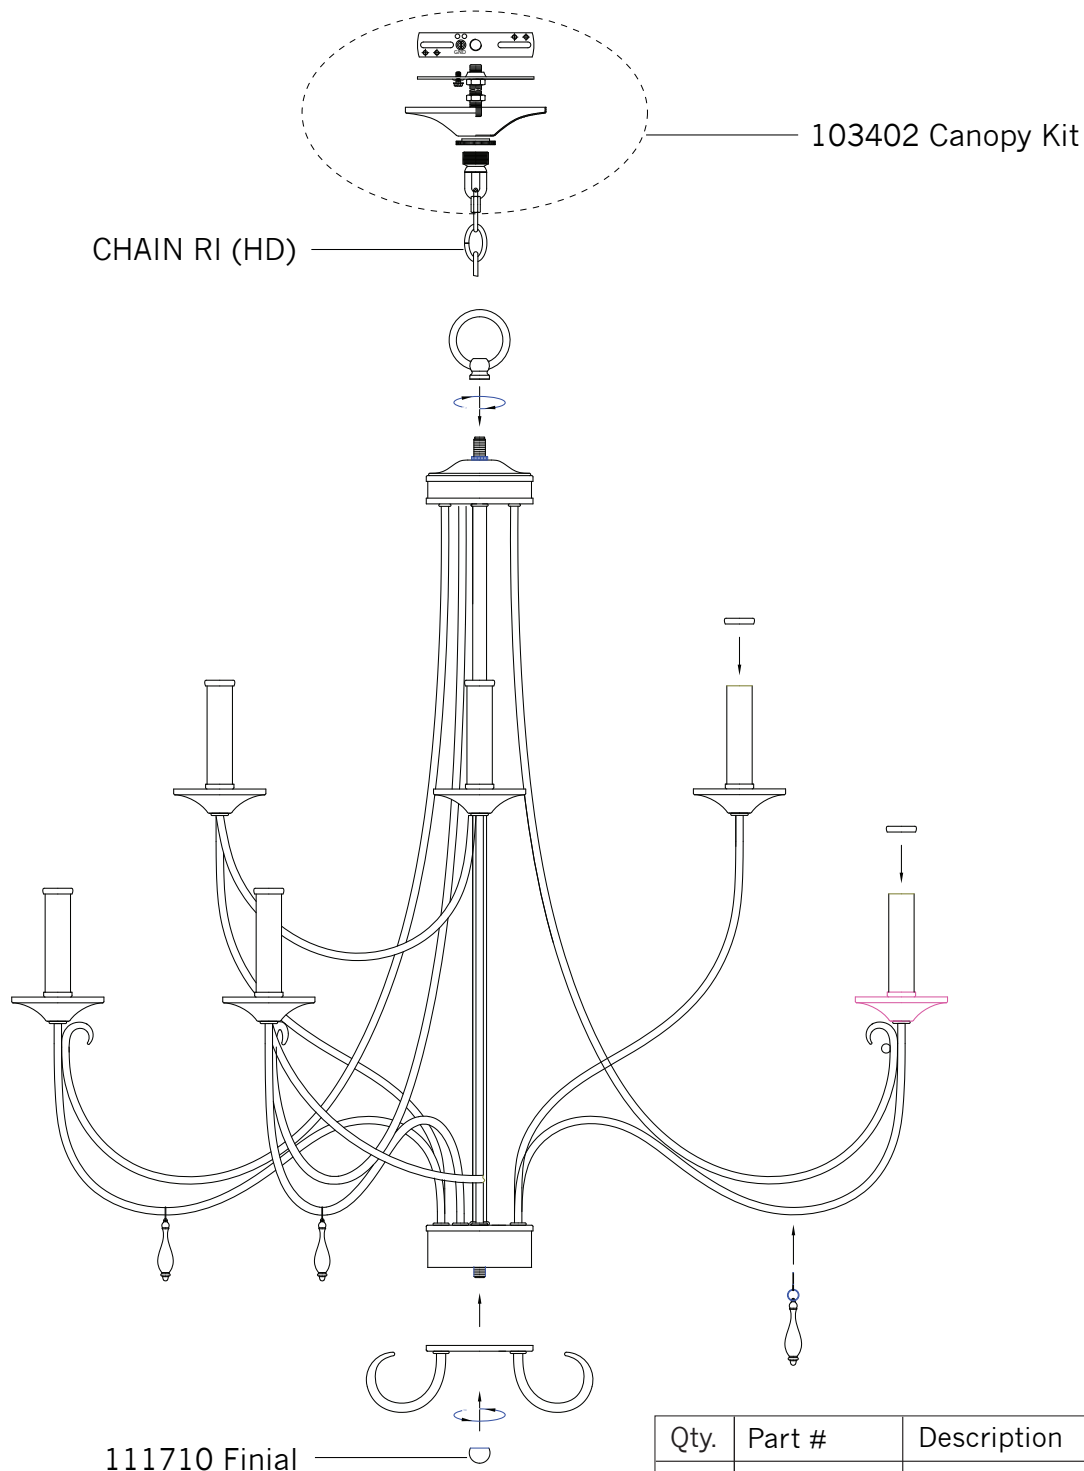

Replacement Parts For **F2748/6+3** 4/2012

Qty.	Part #	Description
	103402	Canopy Kit
	111710	Finial
	CHAIN RI (HD)	Chain

FEISS[®]

EST. 1955