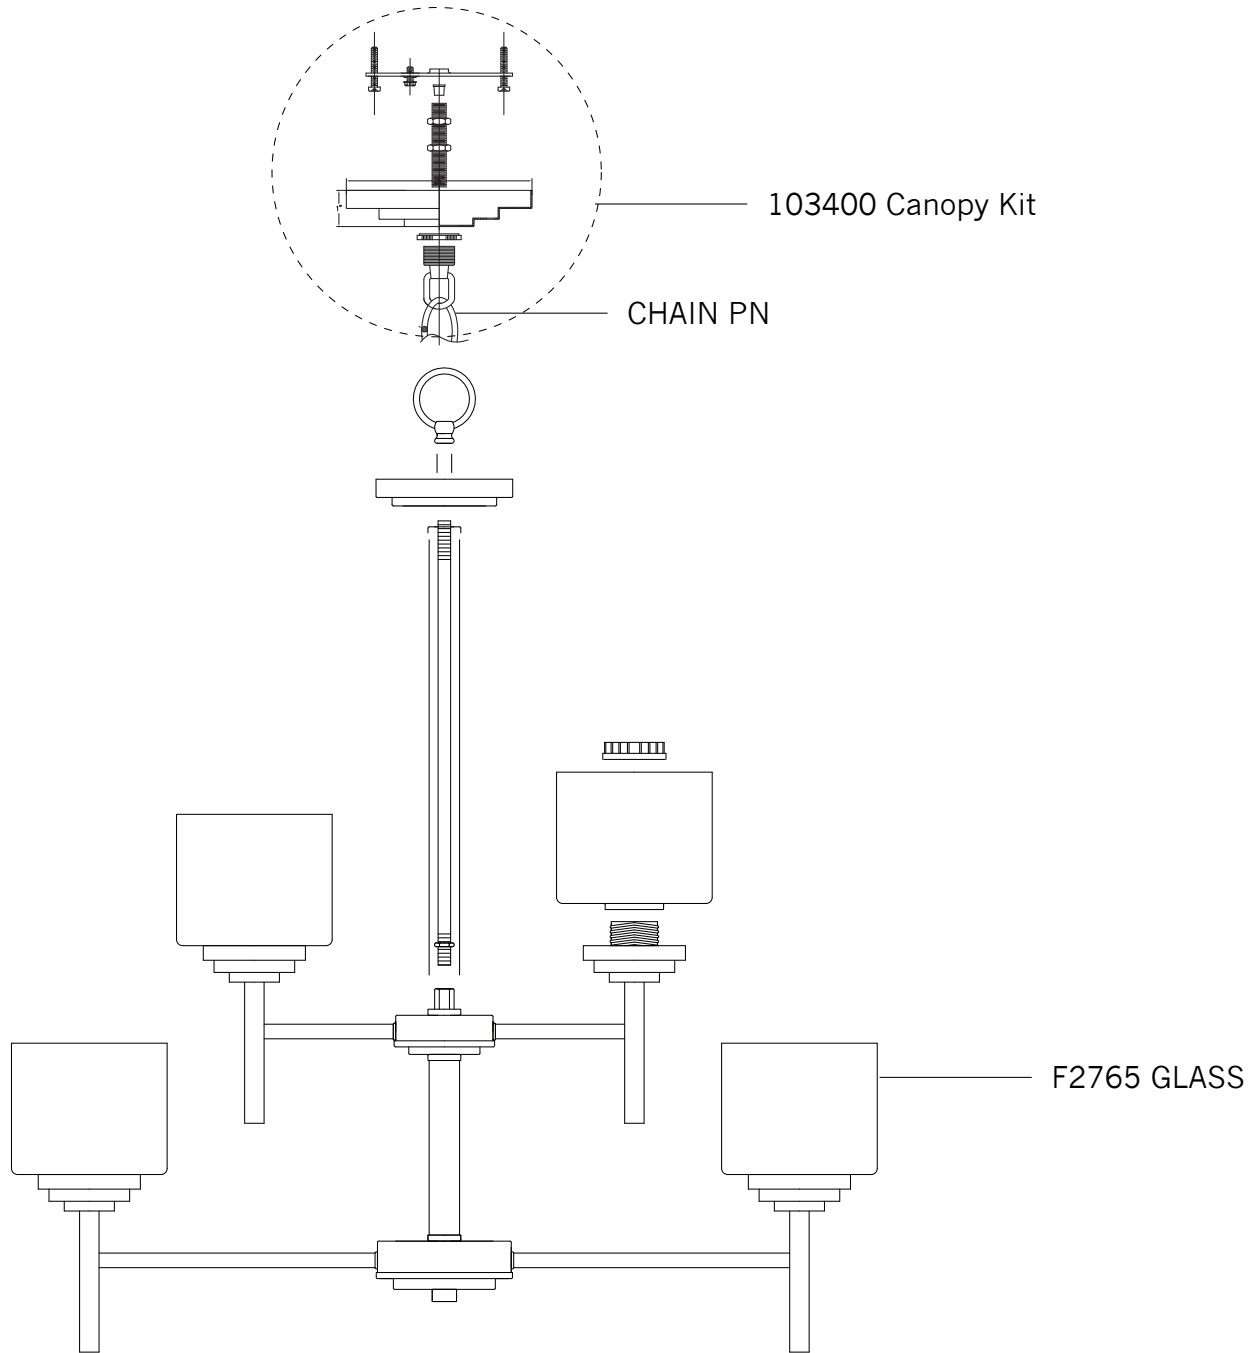

Replacement Parts For

F2767/6+3

4/2012

Qty.	Part #	Description
	103400	Canopy Kit
	CHAIN PN	Chain
	F2765 GLASS	Glass

FEISS®

EST. 1955