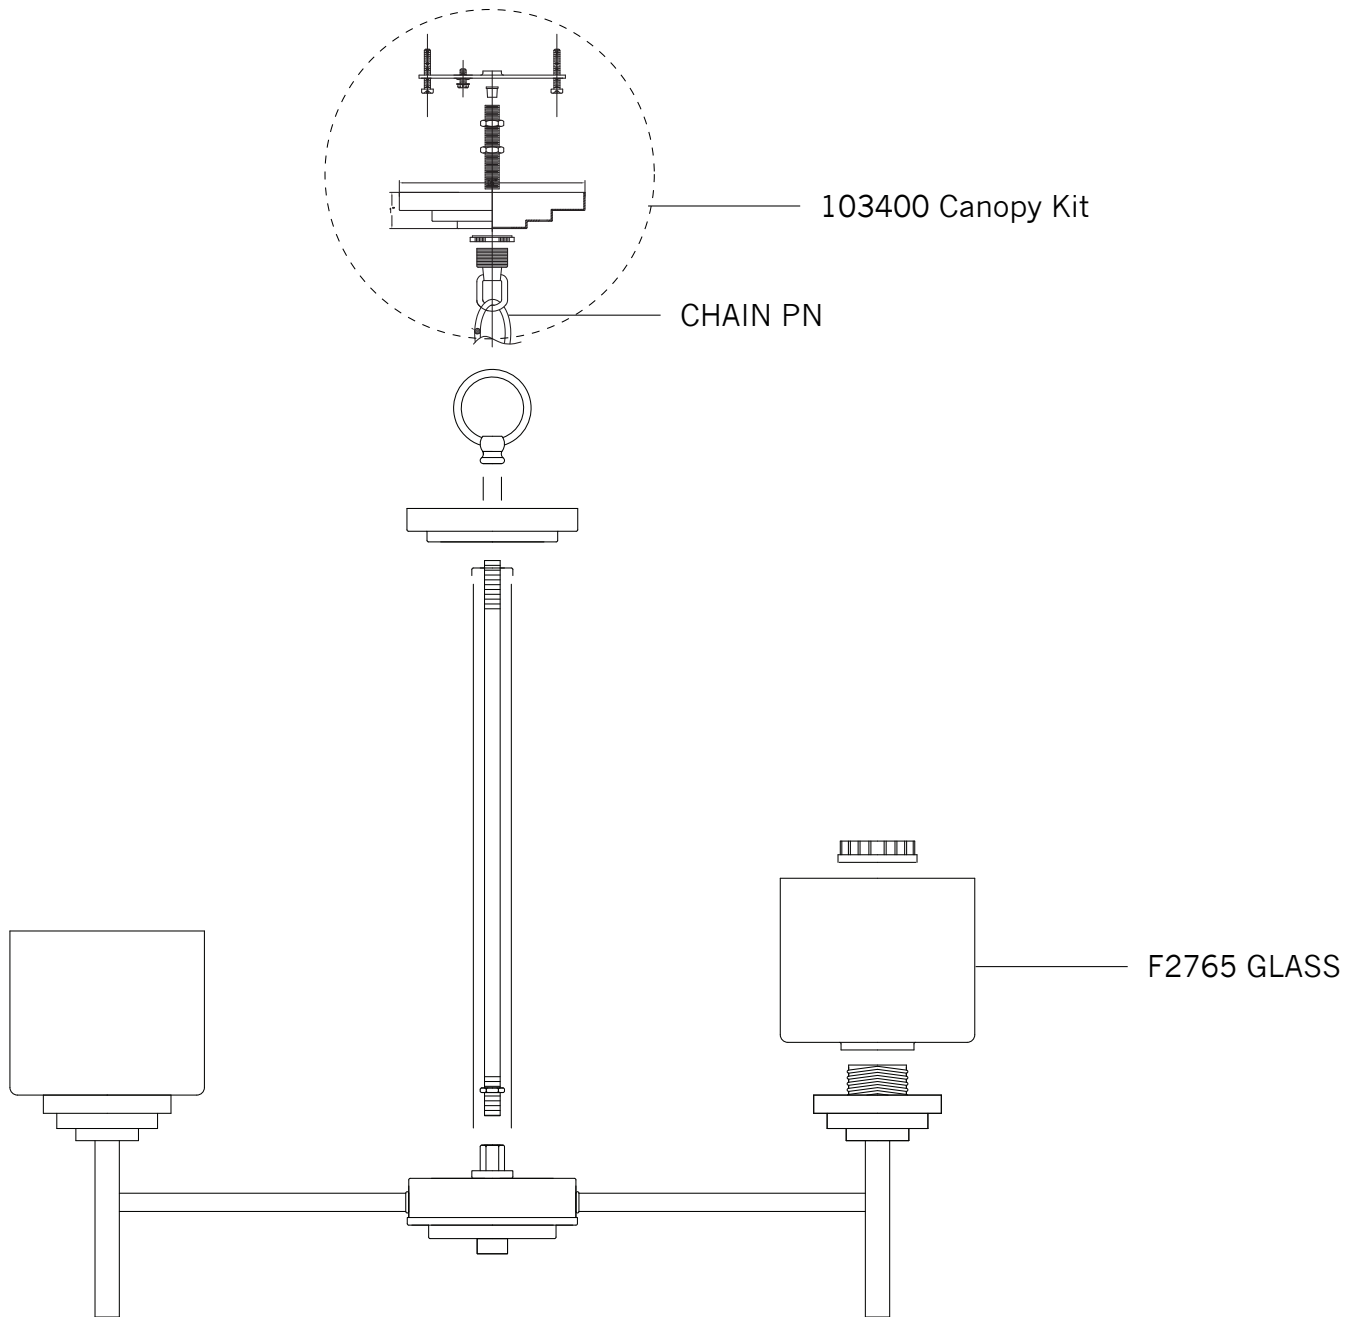

Replacement Parts For

F2766/5

4/2012

Qty.	Part #	Description
	103400	Canopy Kit
	CHAIN PN	Chain
	F2765 GLASS	Glass

FEISS®

EST. 1955