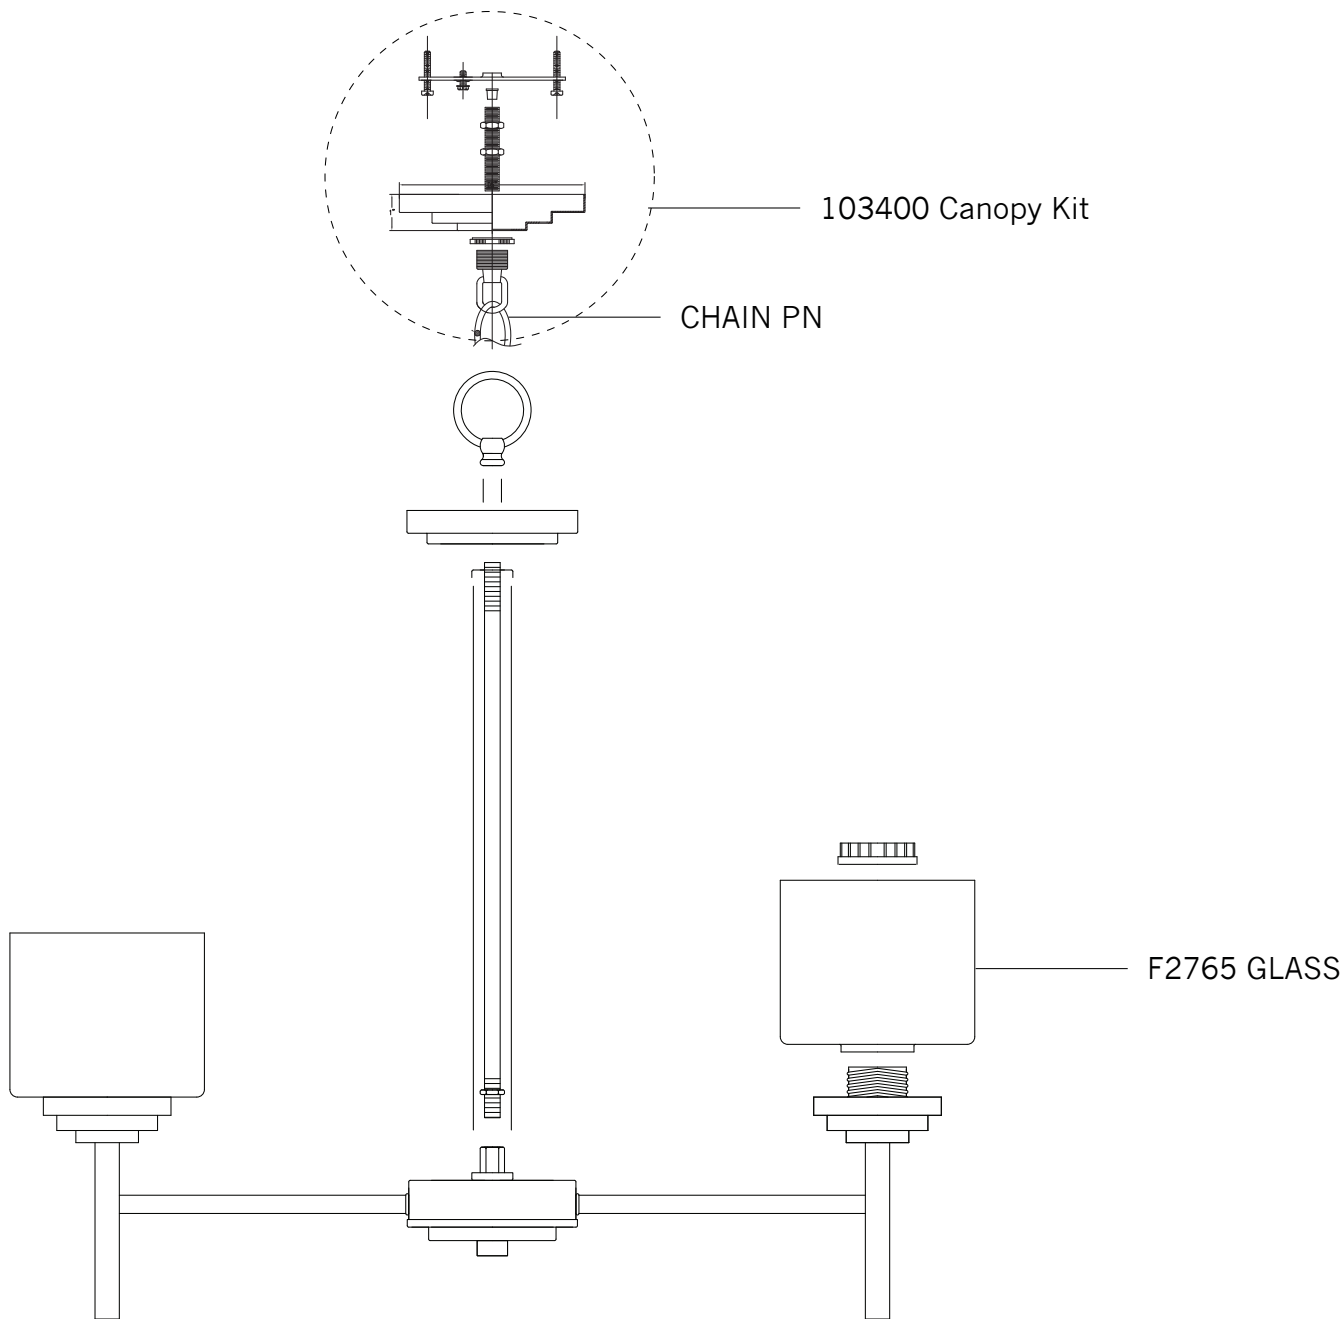

Replacement Parts For

F2765/3

4/2012

Qty.	Part #	Description
	103400	Canopy Kit
	CHAIN PN	Chain
	F2765 GLASS	Glass

FEISS®

EST. 1955