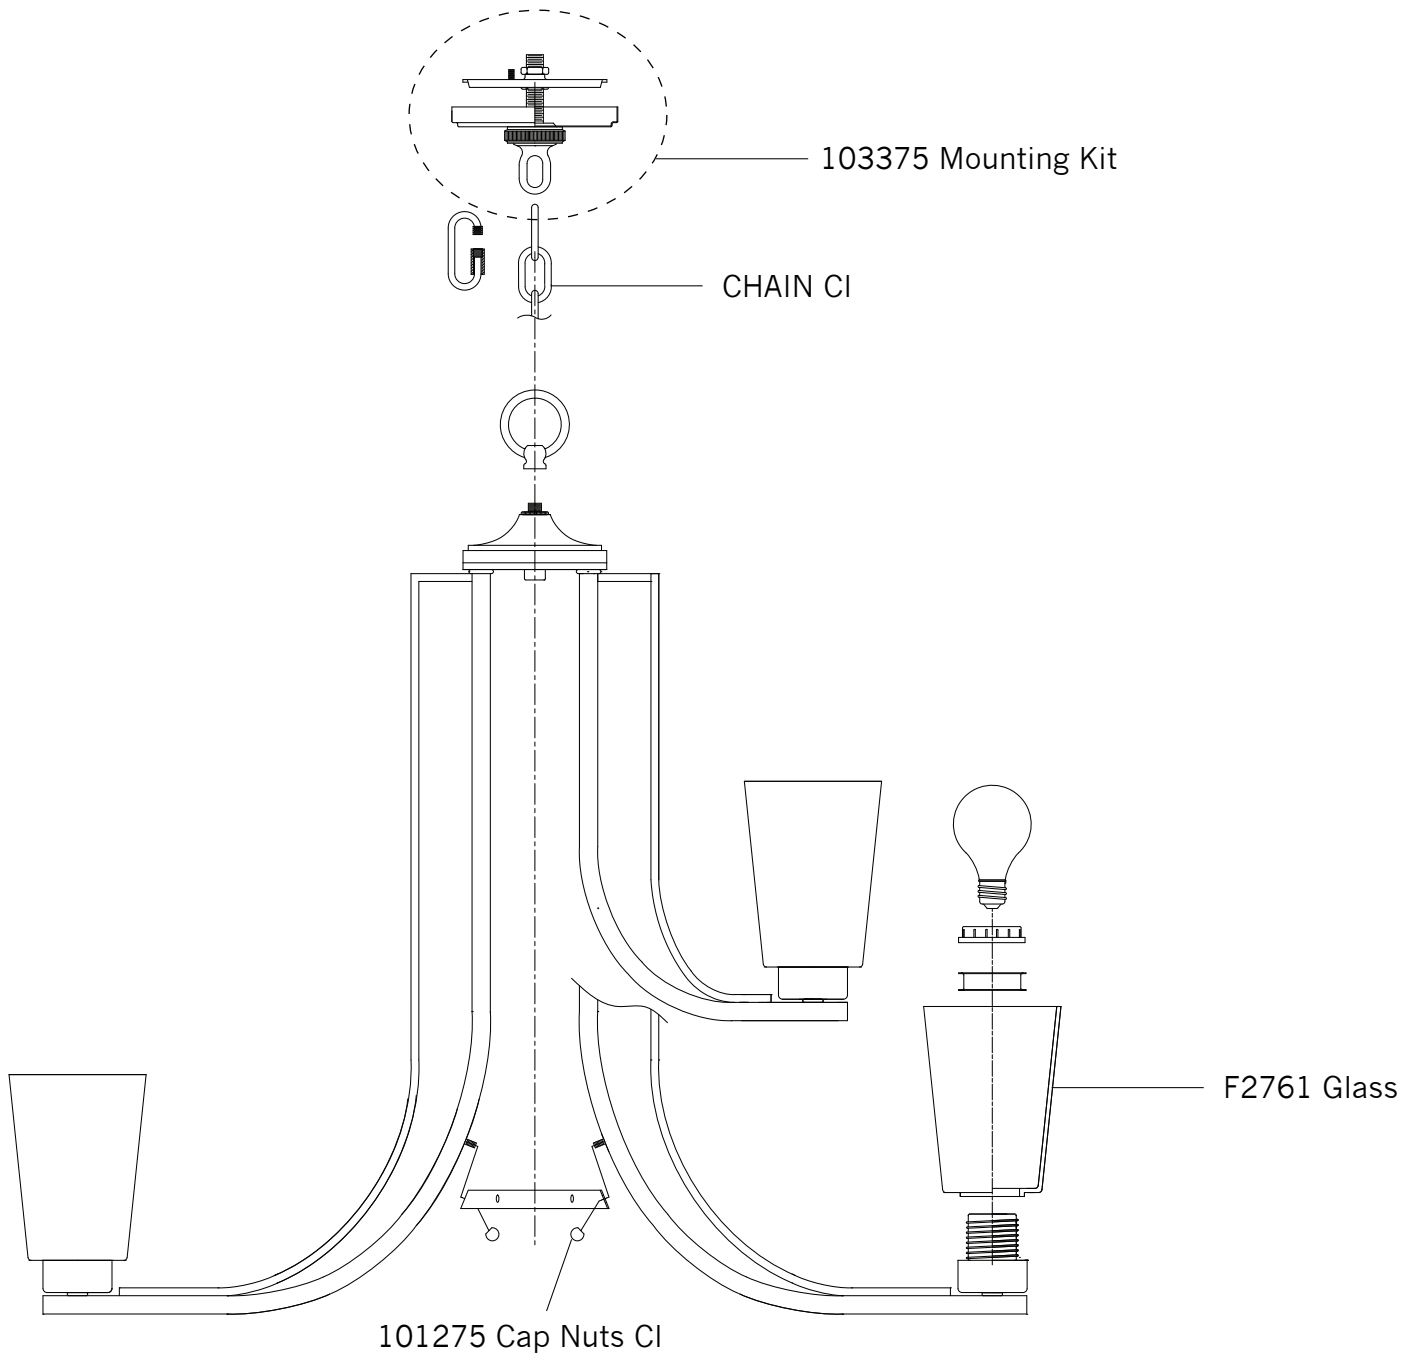

Replacement Parts For

F2764/6+3

8/2012

Qty.	Part #	Description
	103375	Mounting Kit
	F2761 Glass	Glass
	CHAIN CI	Chain
	101275	Cap Nuts CI

FEISS®

EST. 1955