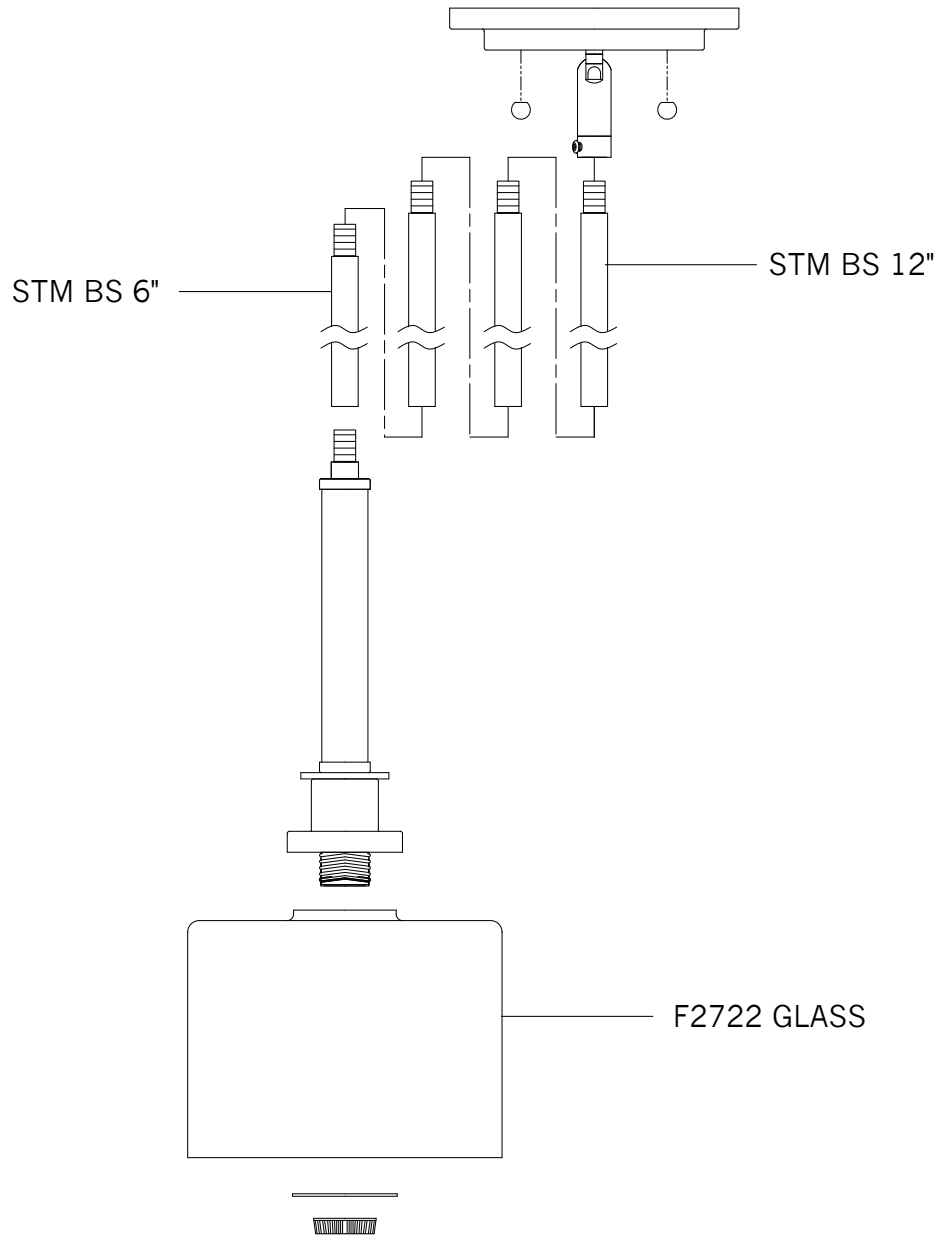

# Replacement Parts For **P1264** 4/2012

| Qty. | Part #      | Description |
|------|-------------|-------------|
|      | STM BS 12"  | 12" Stem    |
|      | STM BS 6"   | 6" Stem     |
|      | F2722 GLASS | Glass       |