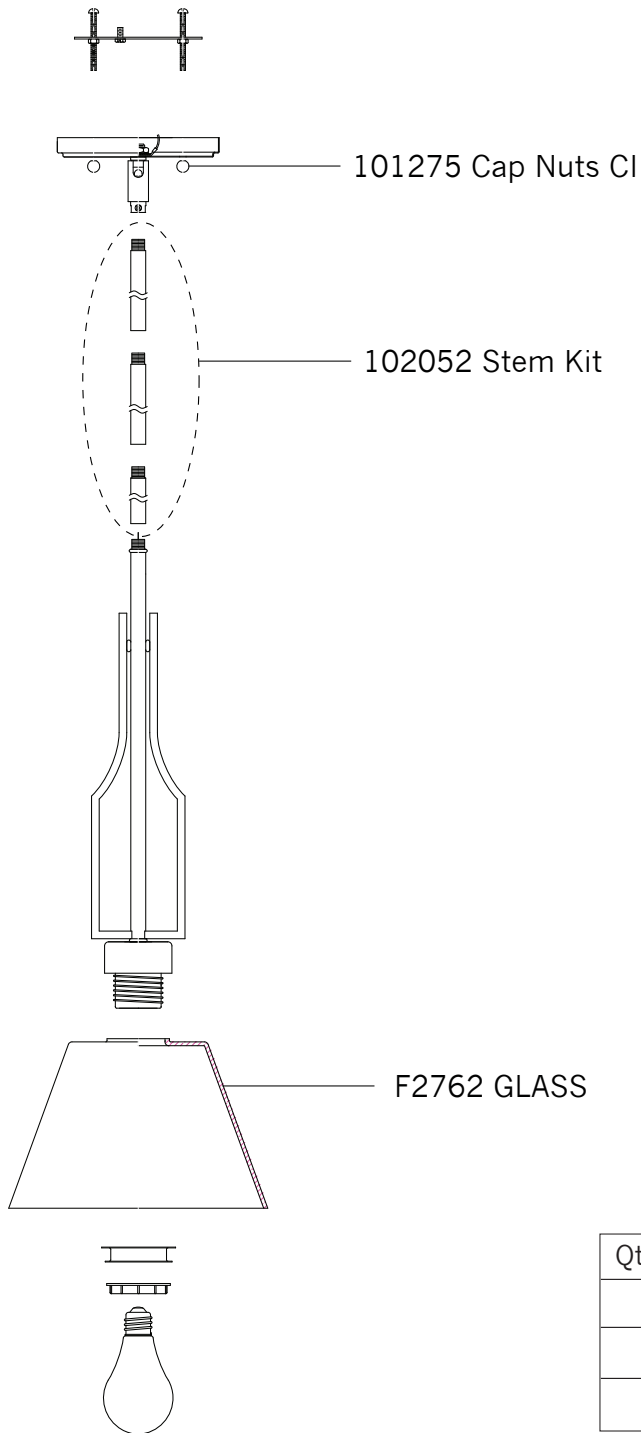

# Replacement Parts For

# P1262

8/2012

Qty.	Part #	Description
	102052	Stem Kit
	101275	Cap Nuts CI
	F2762 GLASS	Glass

**FEISS**<sup>®</sup>

EST. 1955