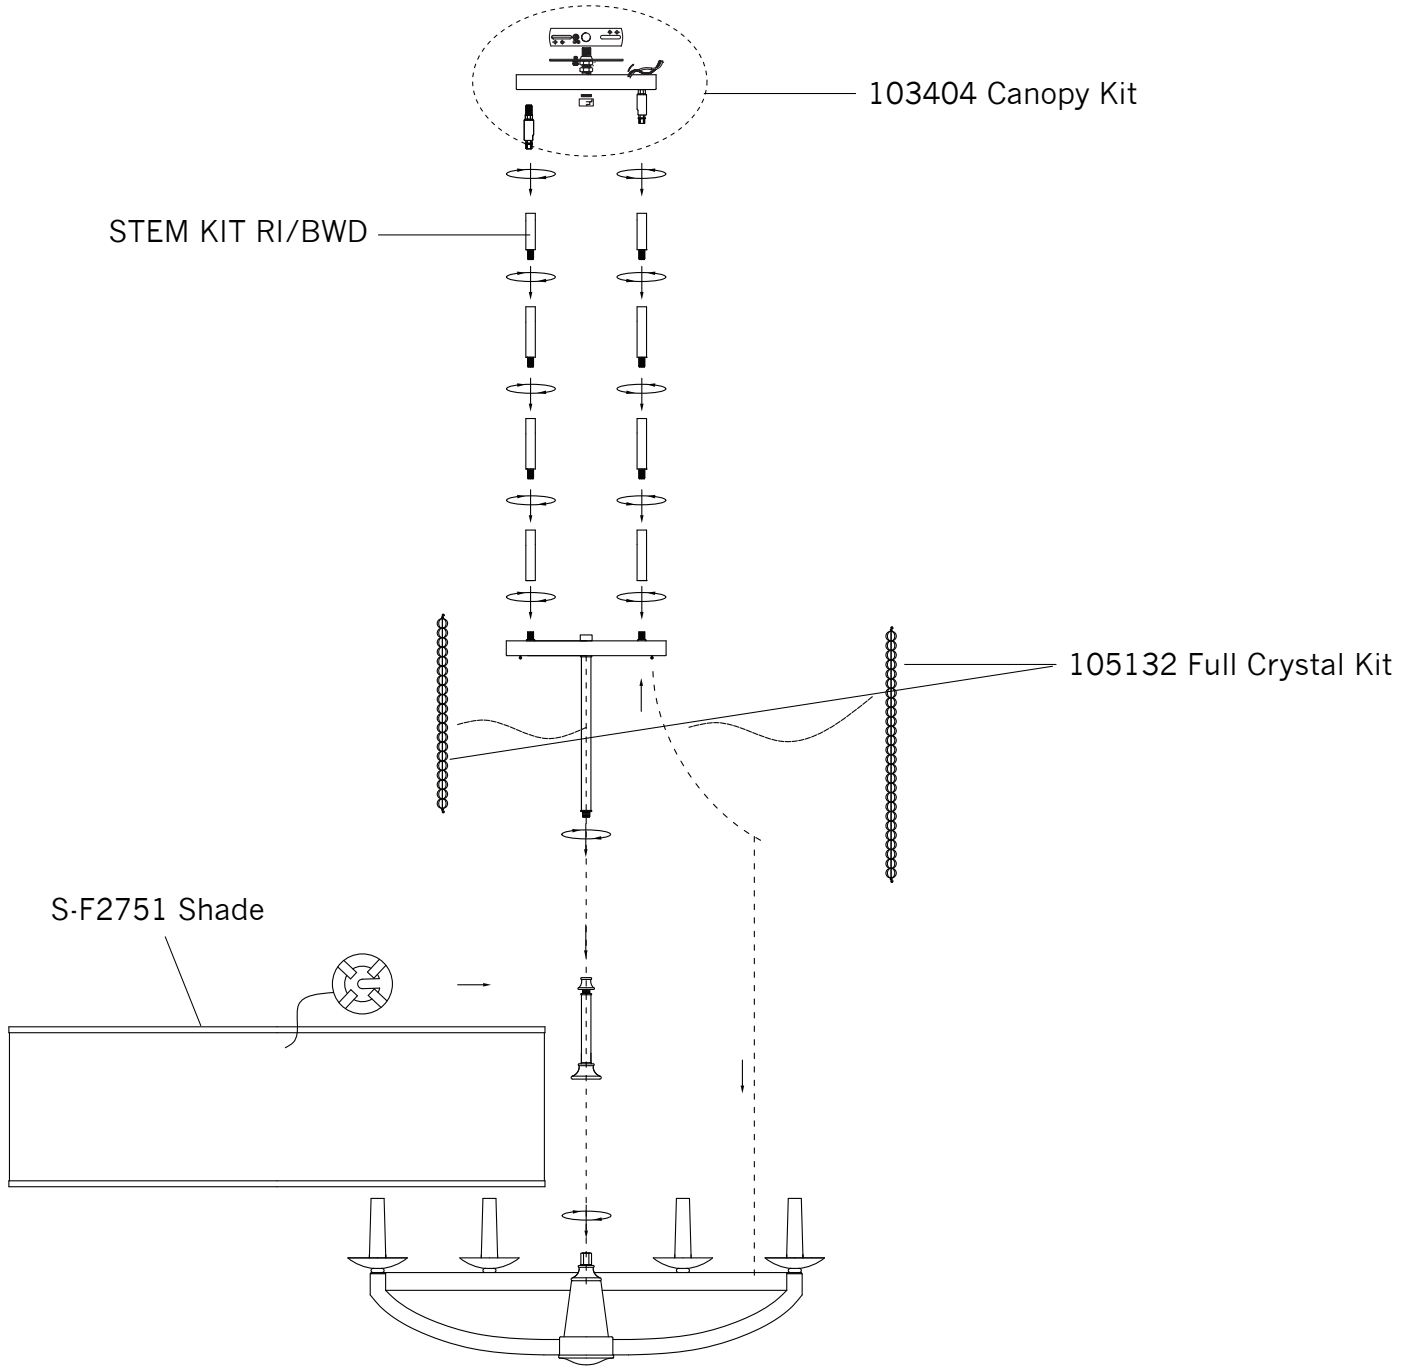

Replacement Parts For **F2751/6** 4/2012

Qty.	Part #	Description
	103404	Canopy Kit
	105132	Full Crystal Kit
	STEMKIT RI/BWD	Stem Kit
	S-F2751	Shade

FEISS[®]

EST. 1955