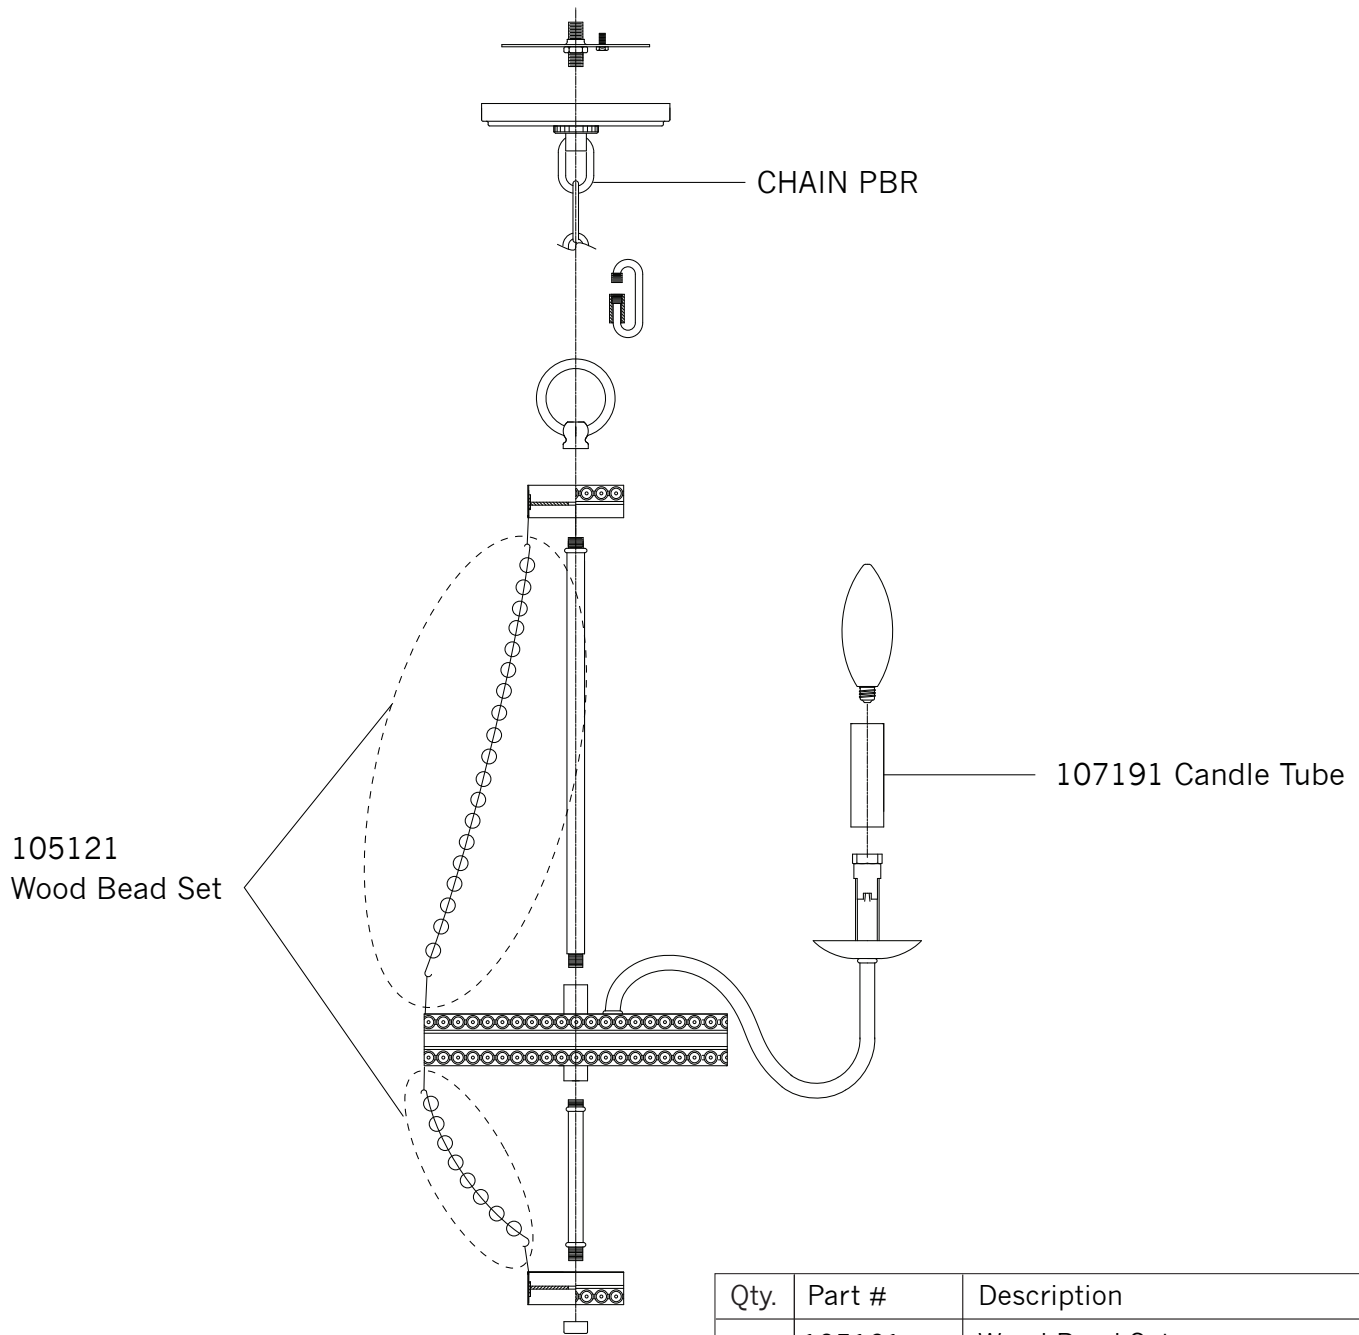

# Replacement Parts For

# F2755/3

5/2012

Qty.	Part #	Description
	105121	Wood Bead Set
	107191	Candle Tube
	CHAIN PBR	Chain

**FEISS**<sup>®</sup>

EST. 1955